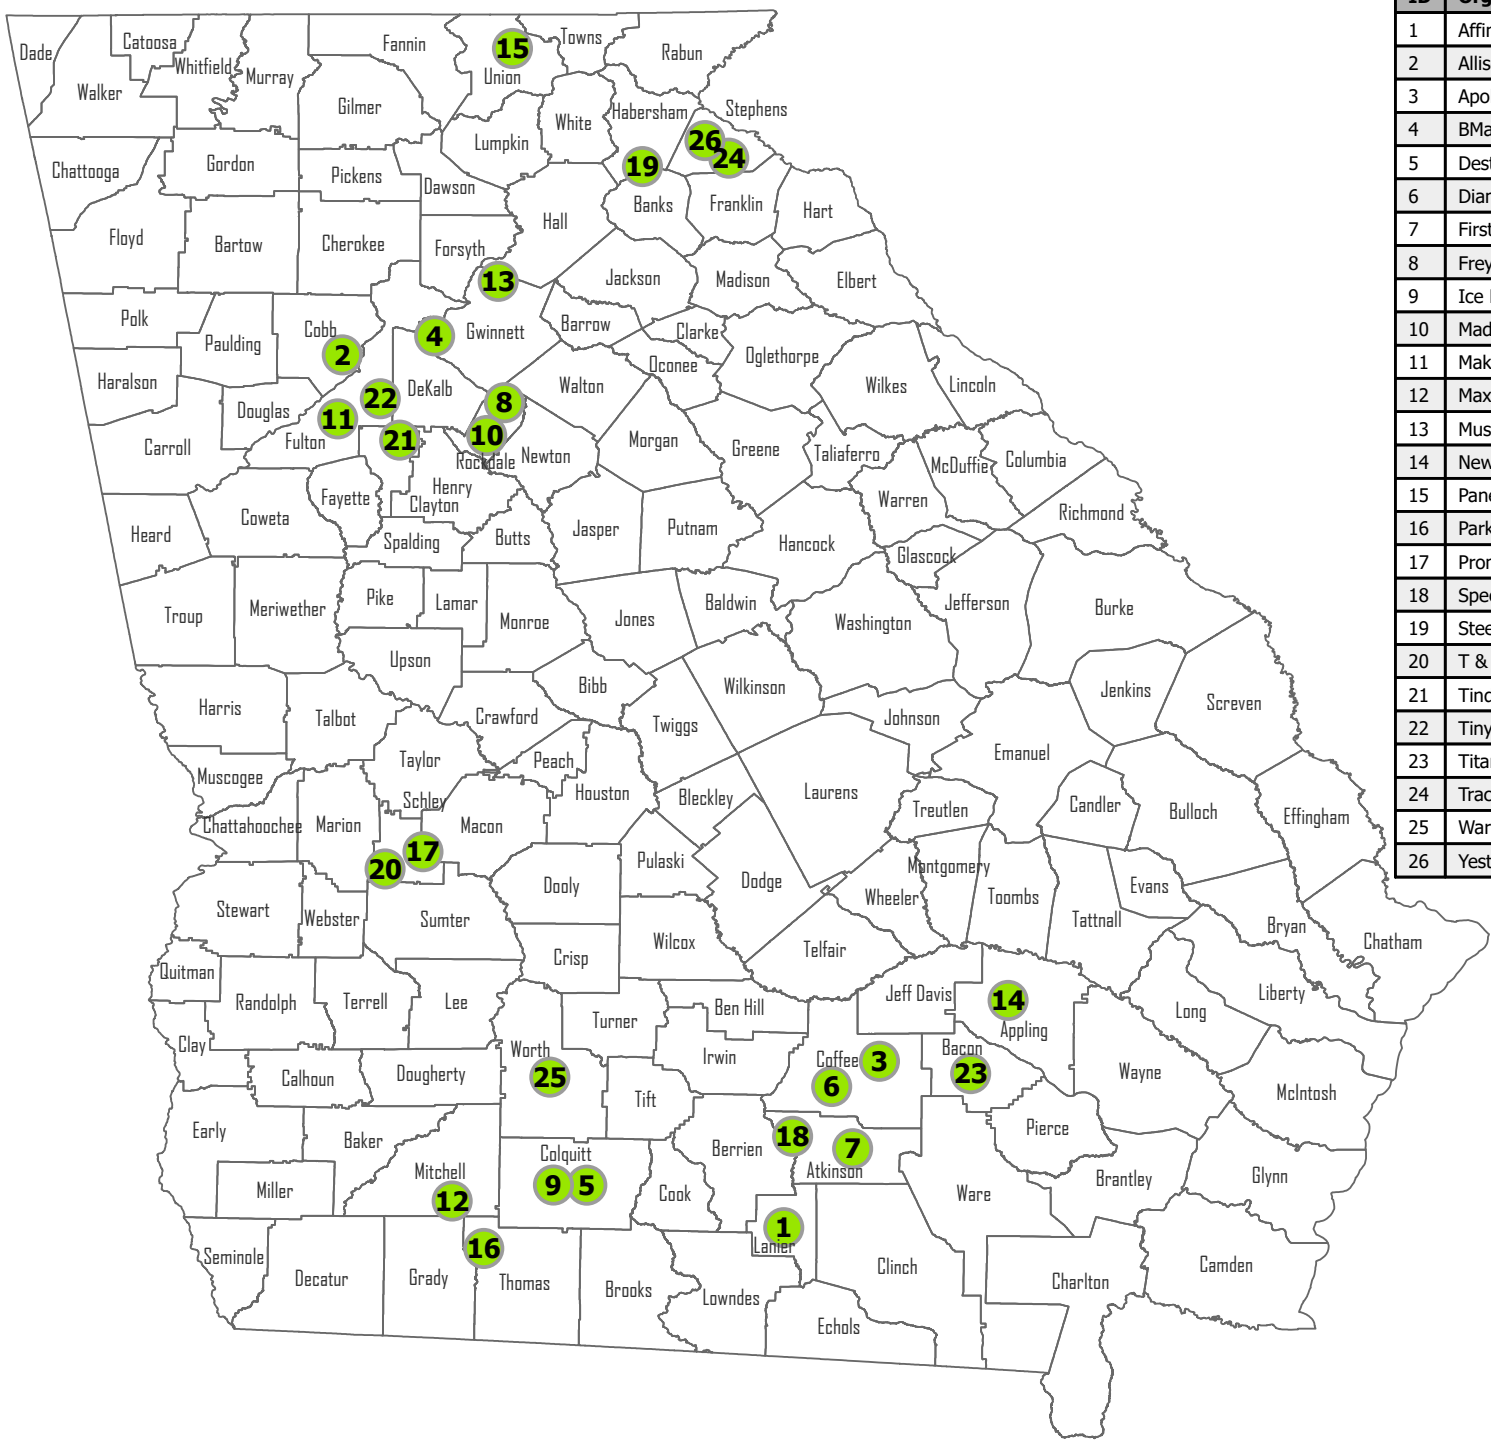

IB Manufacturers in Georgia

ID	Org	City	State
1	Affinity Building Systems, LLC.	Lakeland	GA
2	Allison-Smith Company, LLC	Smyrna	GA
3	Apollo Modular Systems	Douglas	GA
4	BMarko Structures	Norcross	GA
5	Destiny Industries, LLC	Moultrie	GA
6	Diamond Builders, Inc.	Douglas	GA
7	First String Space, Inc.	Pearson	GA
8	Frey-Moss Structures, Inc.	Conyers	GA
9	Ice House America, LLC	Moultrie	GA
10	Madison Industries, Inc.	Conyers	GA
11	Makher Studio, LLC	East Point	GA
12	Max Manufacturing, Inc.	Pelham	GA
13	Mustard Seed Tiny Homes	Buford	GA
14	New Baxley dba Impact Housing	Baxley	GA
15	Panel Built	Blairsville	GA
16	Park Models & Modulares dba Pinnacle Park Homes	Ochlocknee	GA
17	Promod Manufacturing	Ellaville	GA
18	Specialized Structures, Inc.	Willacoochee	GA
19	SteelCell of North America, Inc.	Baldwin	GA
20	T & R Custom, Inc.	Ellaville	GA
21	Tindall Corporation	Conley	GA
22	Tiny House Container Company	Atlanta	GA
23	Titan Modular Systems, Inc.	Alma	GA
24	Trachte Southeast	Eastanollee	GA
25	Warrior Creek Cottage	Sylvester	GA
26	Yesterway Cabin Company	Toccoa	GA

April 2024