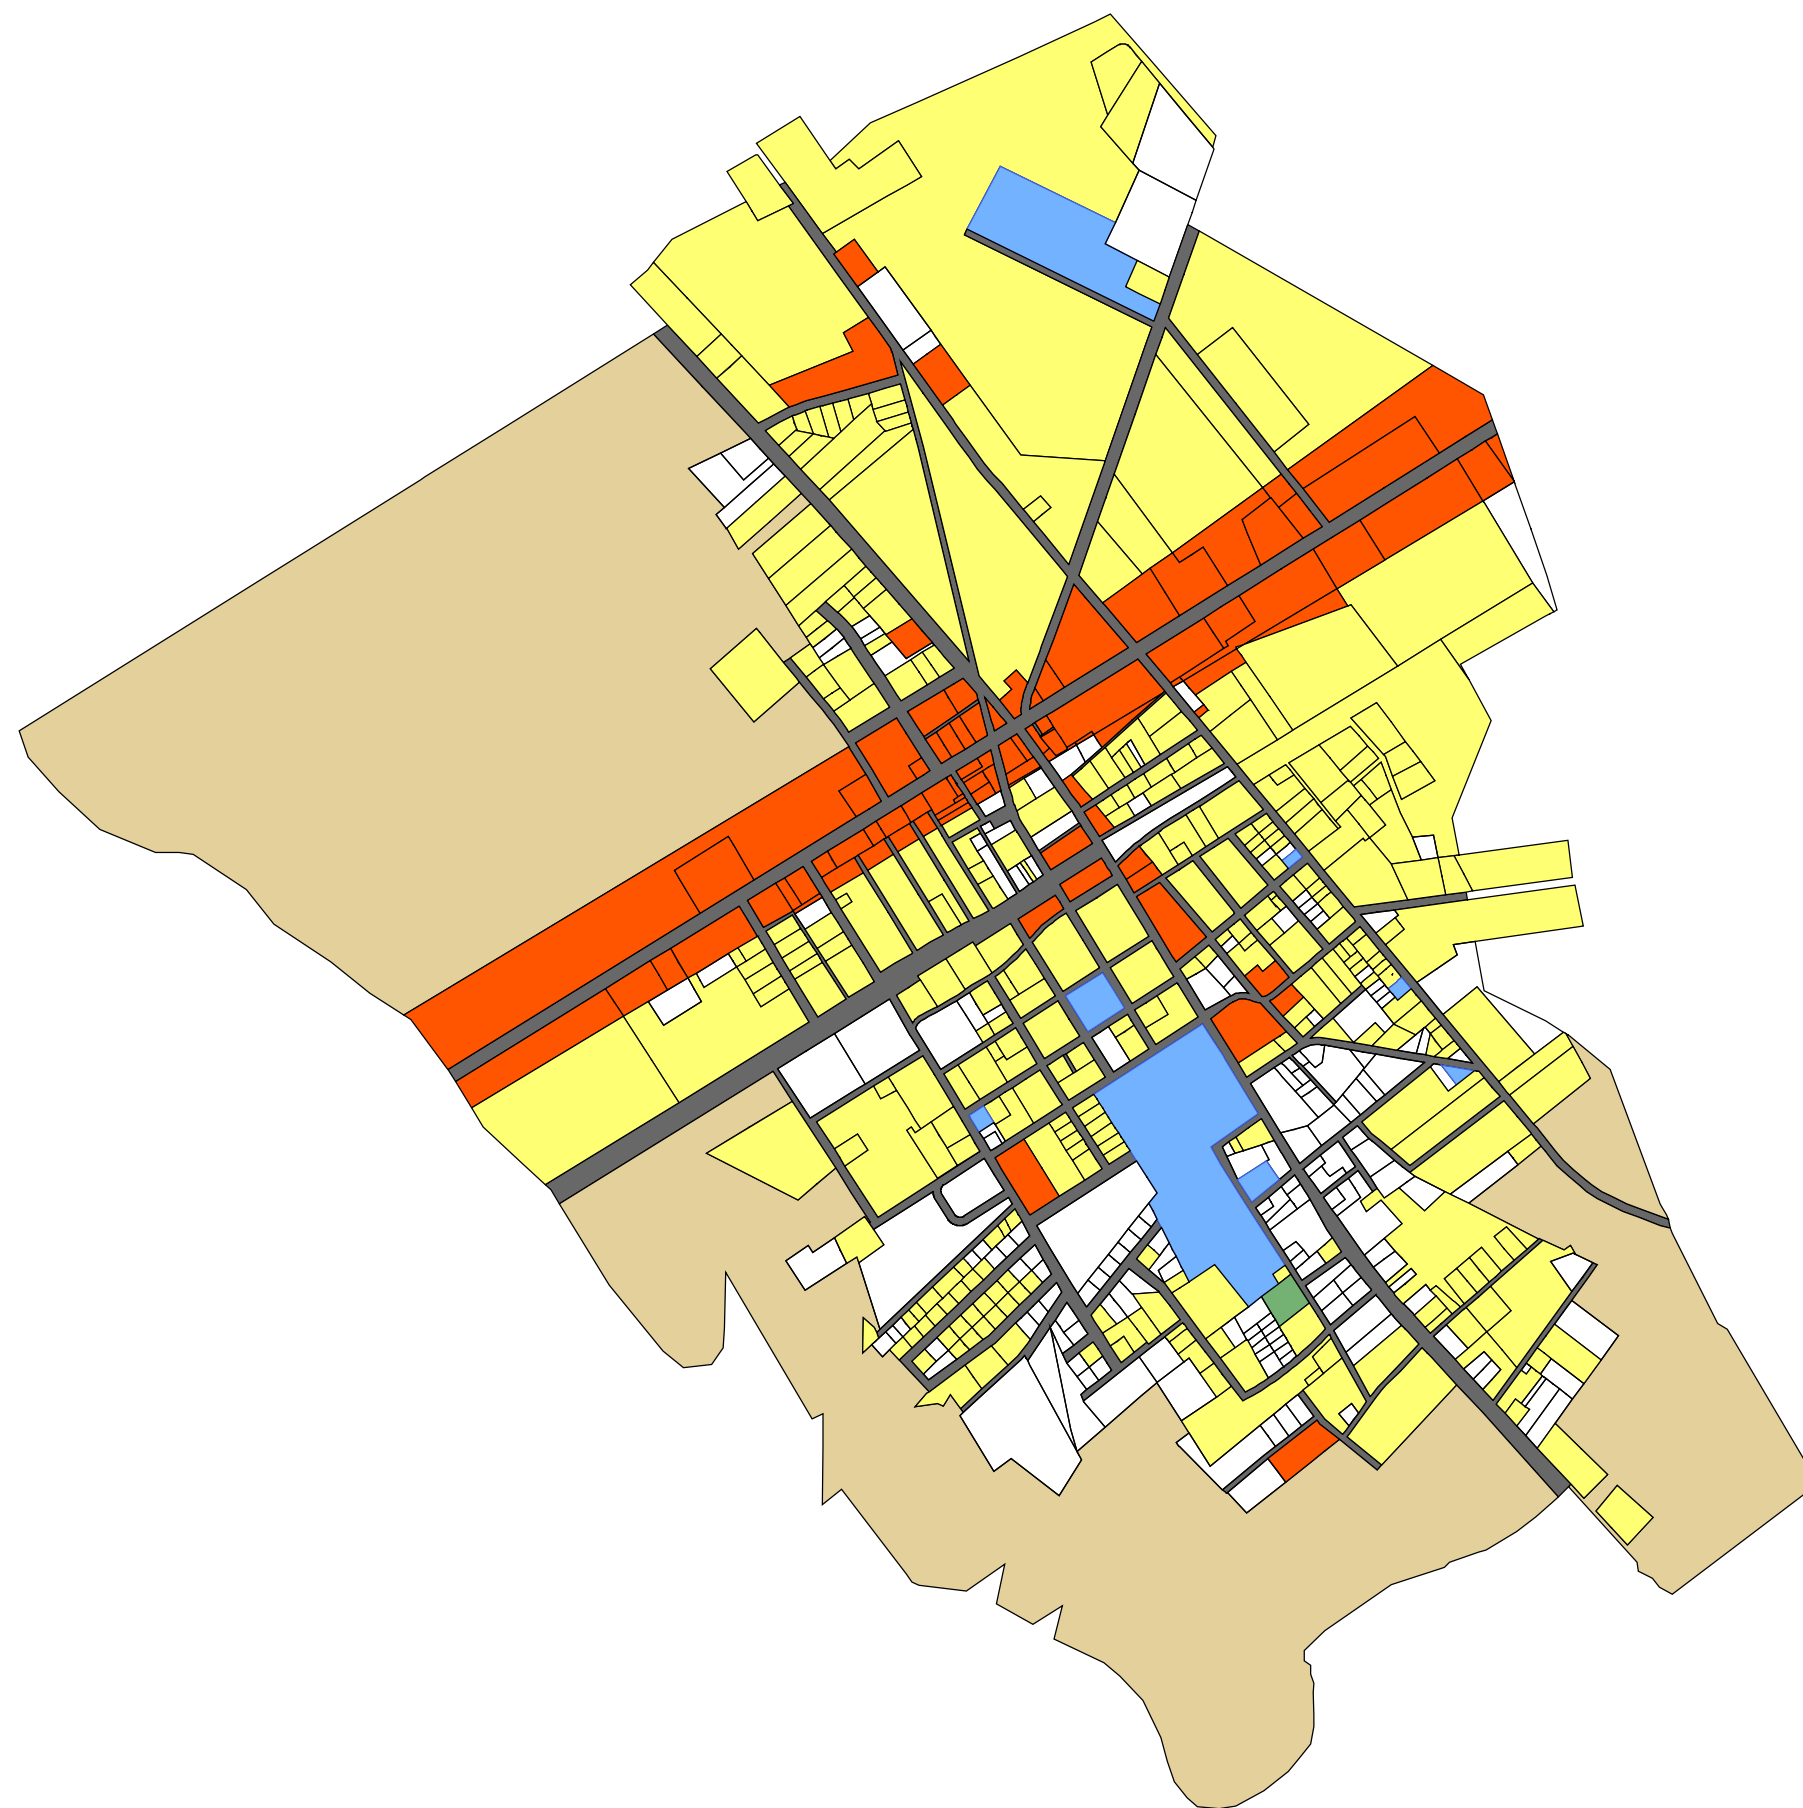

Community Facilities City of Ludowici

Map 3

Legend

-  City Hall
-  City Jail
-  Courthouse
-  Fire Station
-  Public High School
-  Library
-  Police Station
-  Private School
-  Sheriffs Office
-  Wastewater Treatment Plant
-  Water System
- State Highways
- Roads
- City Boundary

Existing Land Use City of Ludowici

Map 4

Legend

- Commercial
- Forest/Agriculture
- Industrial
- Parks/Recreation/Conservation
- Public Institutional
- Residential
- Transportation/Communication/Utilities
- Undeveloped/Unused

0 0.05 0.1 0.2 0.3 0.4 Miles

Future Land Use City of Ludowici

Map 5

Legend

- Commercial
- Forest/Agriculture
- Industrial
- Parks/Recreation/Conservation
- Public Institutional
- Residential
- Transportation/Communication/Utilities
- Undeveloped/Unused

0 0.05 0.1 0.2 0.3 0.4 Miles

Soils City of Ludowici

Map 2

Legend

City Boundary

Soil Type

- Albany Series
- Bladen Series
- Blanton Series
- Echaw Series
- Ellabelle Series
- Foxworth Series
- Fuquay Series
- Hydraquents
- Lucy Series
- Leefield Series
- Mascotte Series
- Pelham Series
- Pits
- Stilson Series
- Wahee