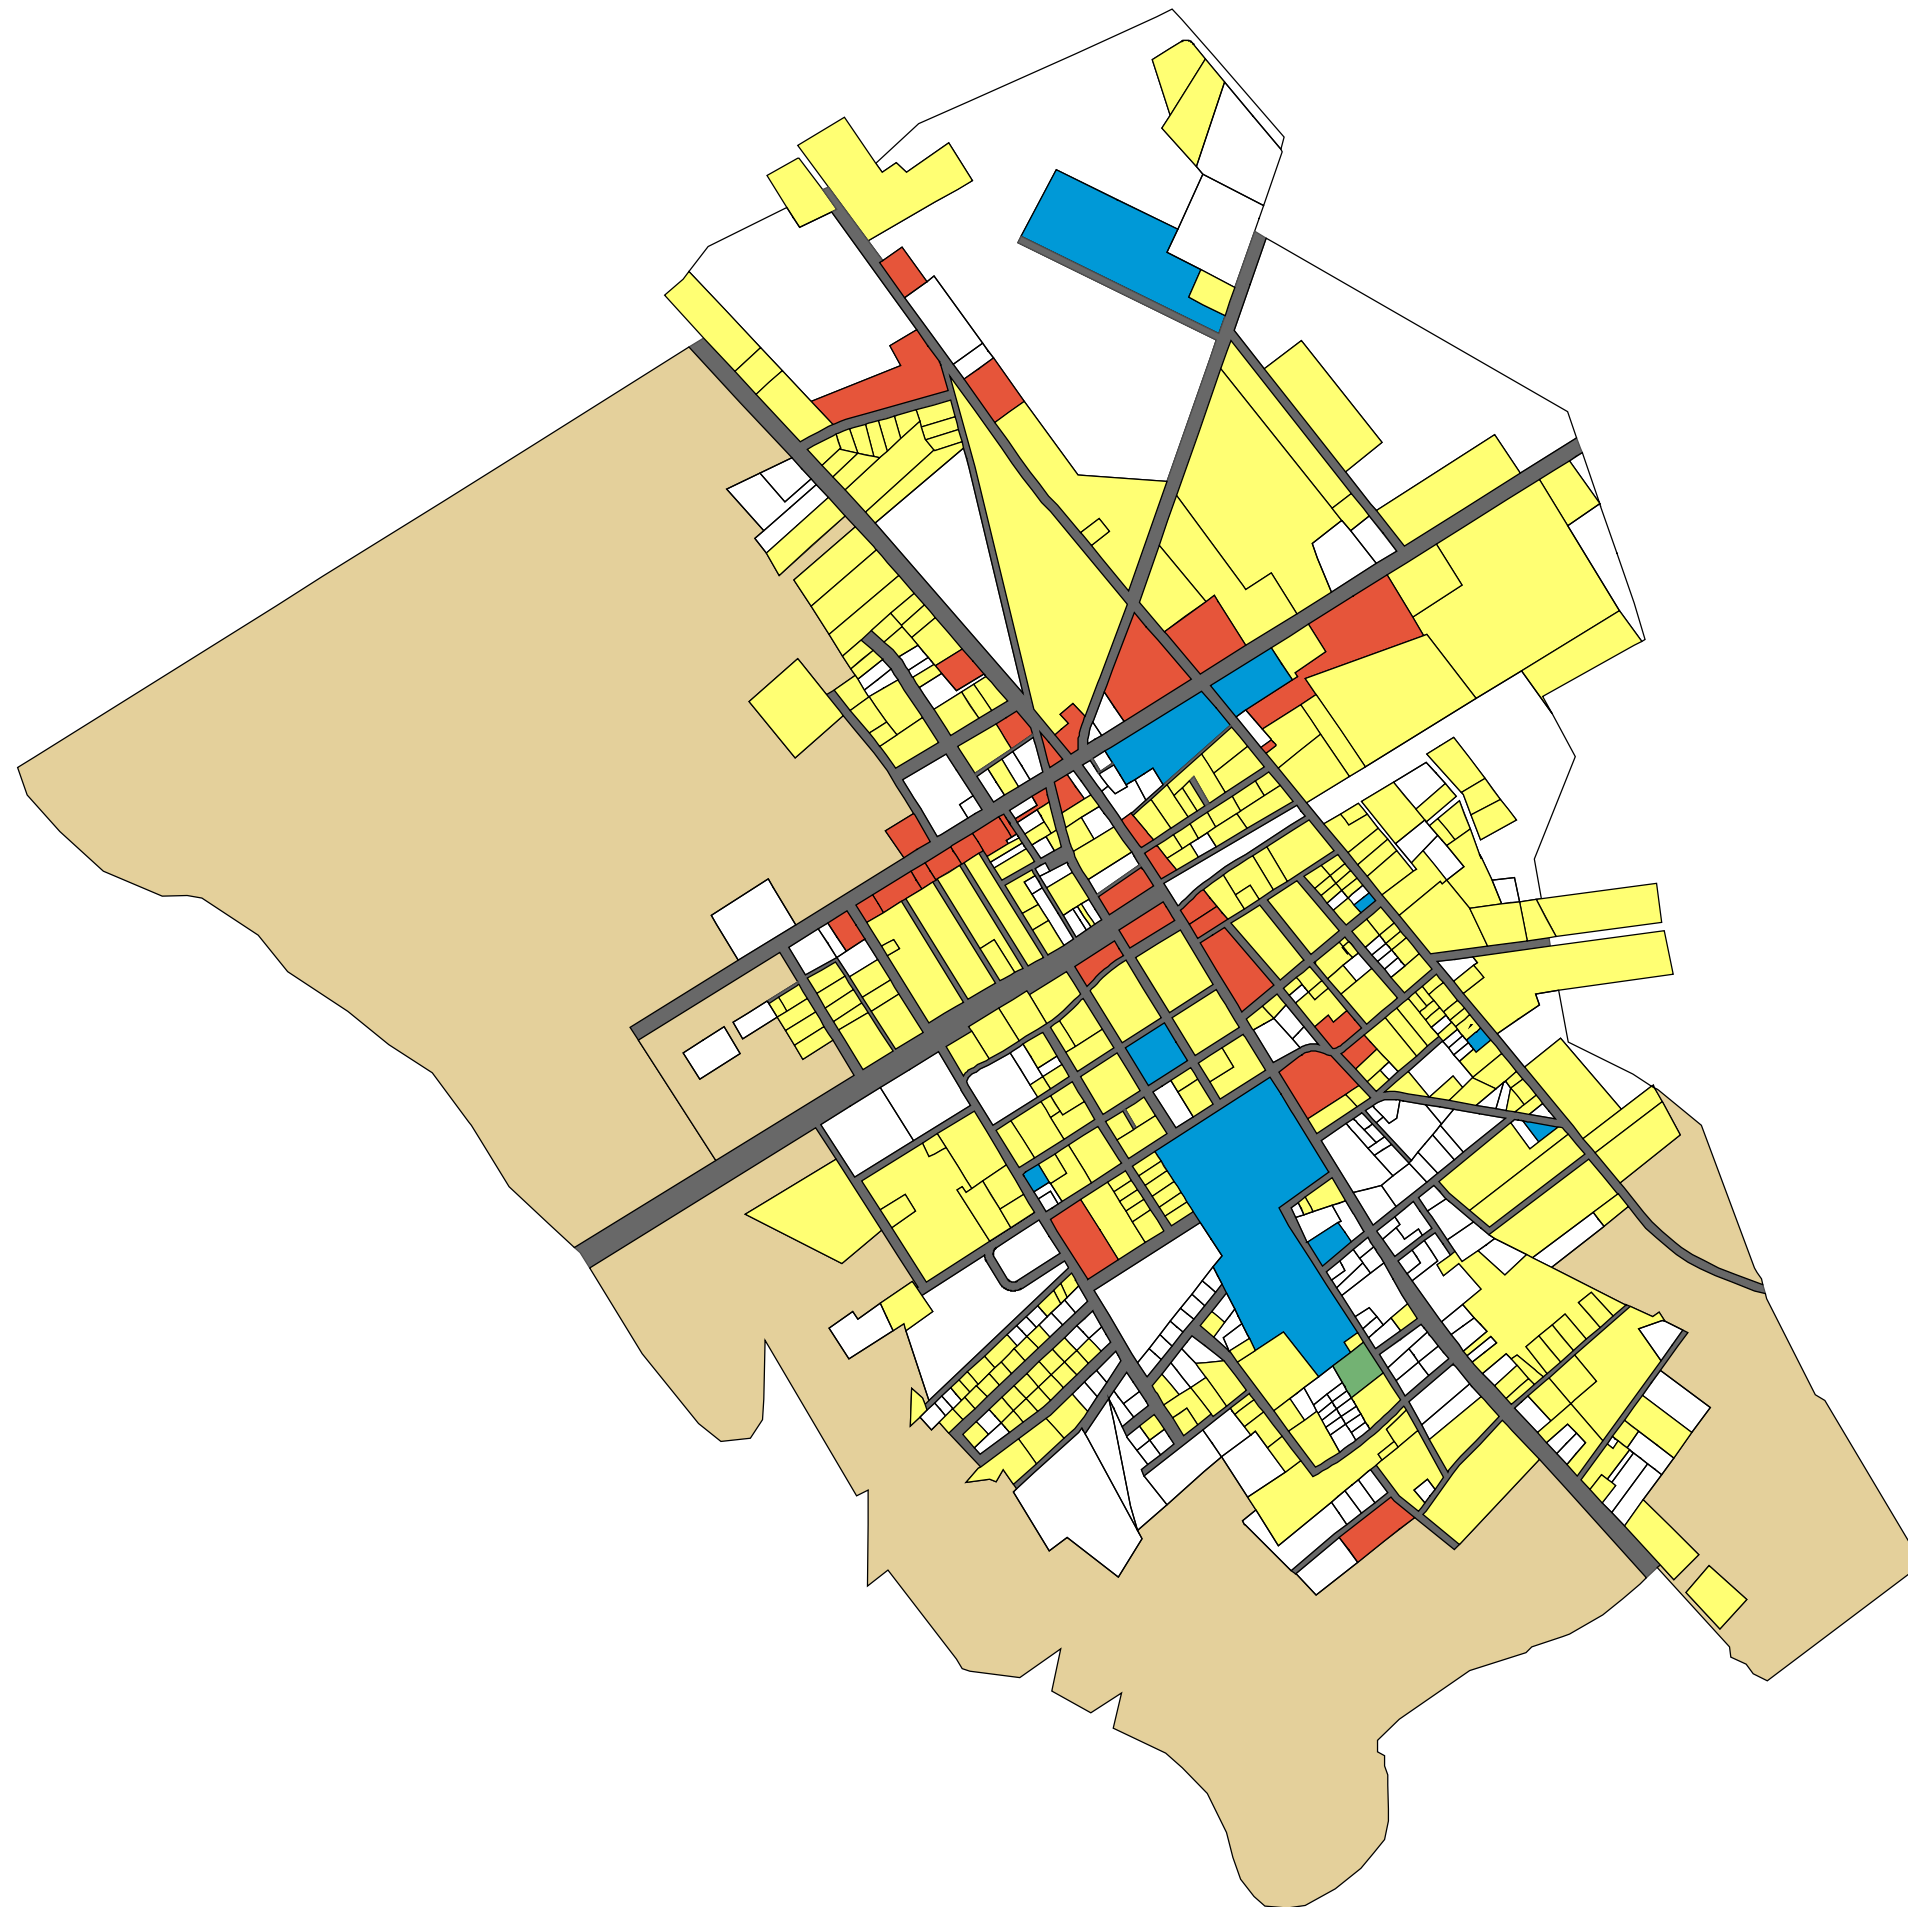

Community Facilities City of Ludowici

Map 3

Legend

-  City Hall
-  City Jail
-  Courthouse
-  Fire Station
-  Public High School
-  Library
-  Police Station
-  Private School
-  Sheriffs Office
-  Wastewater Treatment Plant
-  Water System
- State Highways
- Roads
- City Boundary

Existing Land Use City of Ludowici

Map 4

Legend

- Commercial
- Forest/Agriculture
- Industrial
- Parks/Recreation/Conservation
- Public Institutional
- Residential
- Transportation/Communication/Utilities
- Undeveloped/Unused

0 0.05 0.1 0.2 0.3 0.4 Miles

Soils City of Ludowici

Map 2

Legend

City Boundary

Soil Type

- Albany Series
- Bladen Series
- Blanton Series
- Echaw Series
- Ellabelle Series
- Foxworth Series
- Fuquay Series
- Hydraquents
- Lucy Series
- Leefield Series
- Mascotte Series
- Pelham Series
- Pits
- Stilson Series
- Wahee

City Roads

Wetlands City of Ludowici

Map 1

Legend

- State Highways
- City Boundary
- Upland
- Wetlands (Palustrine)
- City Roads