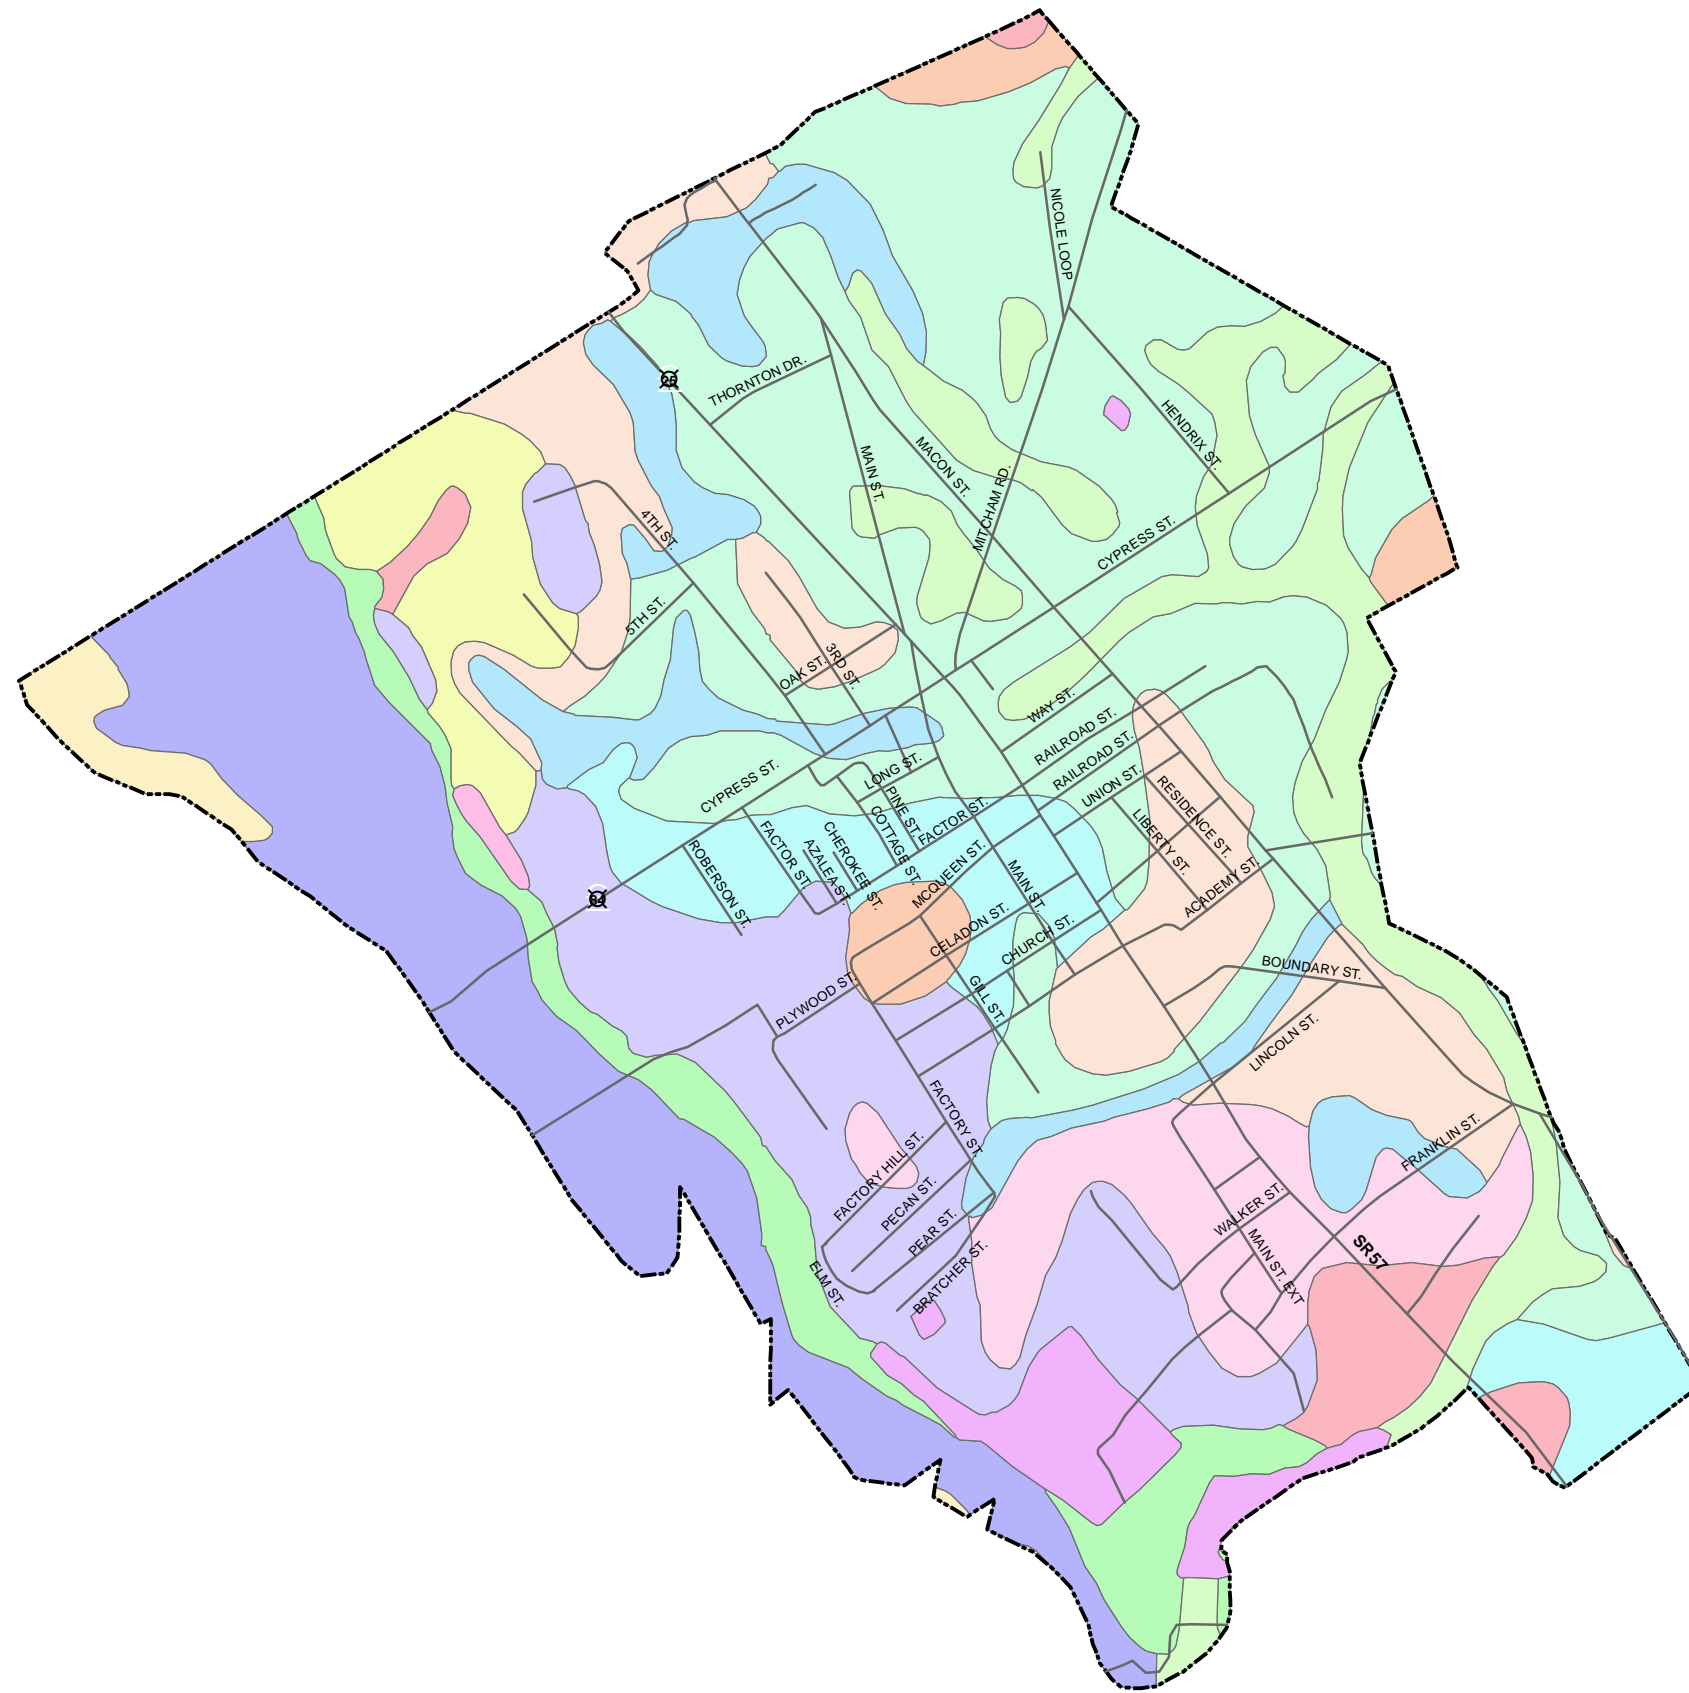

Existing Land Use City of Ludowici

Map 4

Legend

- Commercial
- Forest/Agriculture
- Industrial
- Parks/Recreation/Conservation
- Public Institutional
- Residential
- Transportation/Communication/Utilities
- Undeveloped/Unused

0 0.05 0.1 0.2 0.3 0.4 Miles

Future Land Use City of Ludowici

Map 5

Legend

- Commercial
- Forest/Agriculture
- Industrial
- Parks/Recreation/Conservation
- Public Institutional
- Residential
- Transportation/Communication/Utilities
- Undeveloped/Unused

0 0.05 0.1 0.2 0.3 0.4 Miles

Soils City of Ludowici

Map 2

Legend

City Boundary

Soil Type

- Albany Series
- Bladen Series
- Blanton Series
- Echaw Series
- Ellabelle Series
- Foxworth Series
- Fuquay Series
- Hydraquents
- Lucy Series
- Leefield Series
- Mascotte Series
- Pelham Series
- Pits
- Stilson Series
- Wahee

City Roads

Wetlands City of Ludowici

Map 1

Legend

- State Highways
- City Boundary
- Upland
- Wetlands (Palustrine)
- City Roads