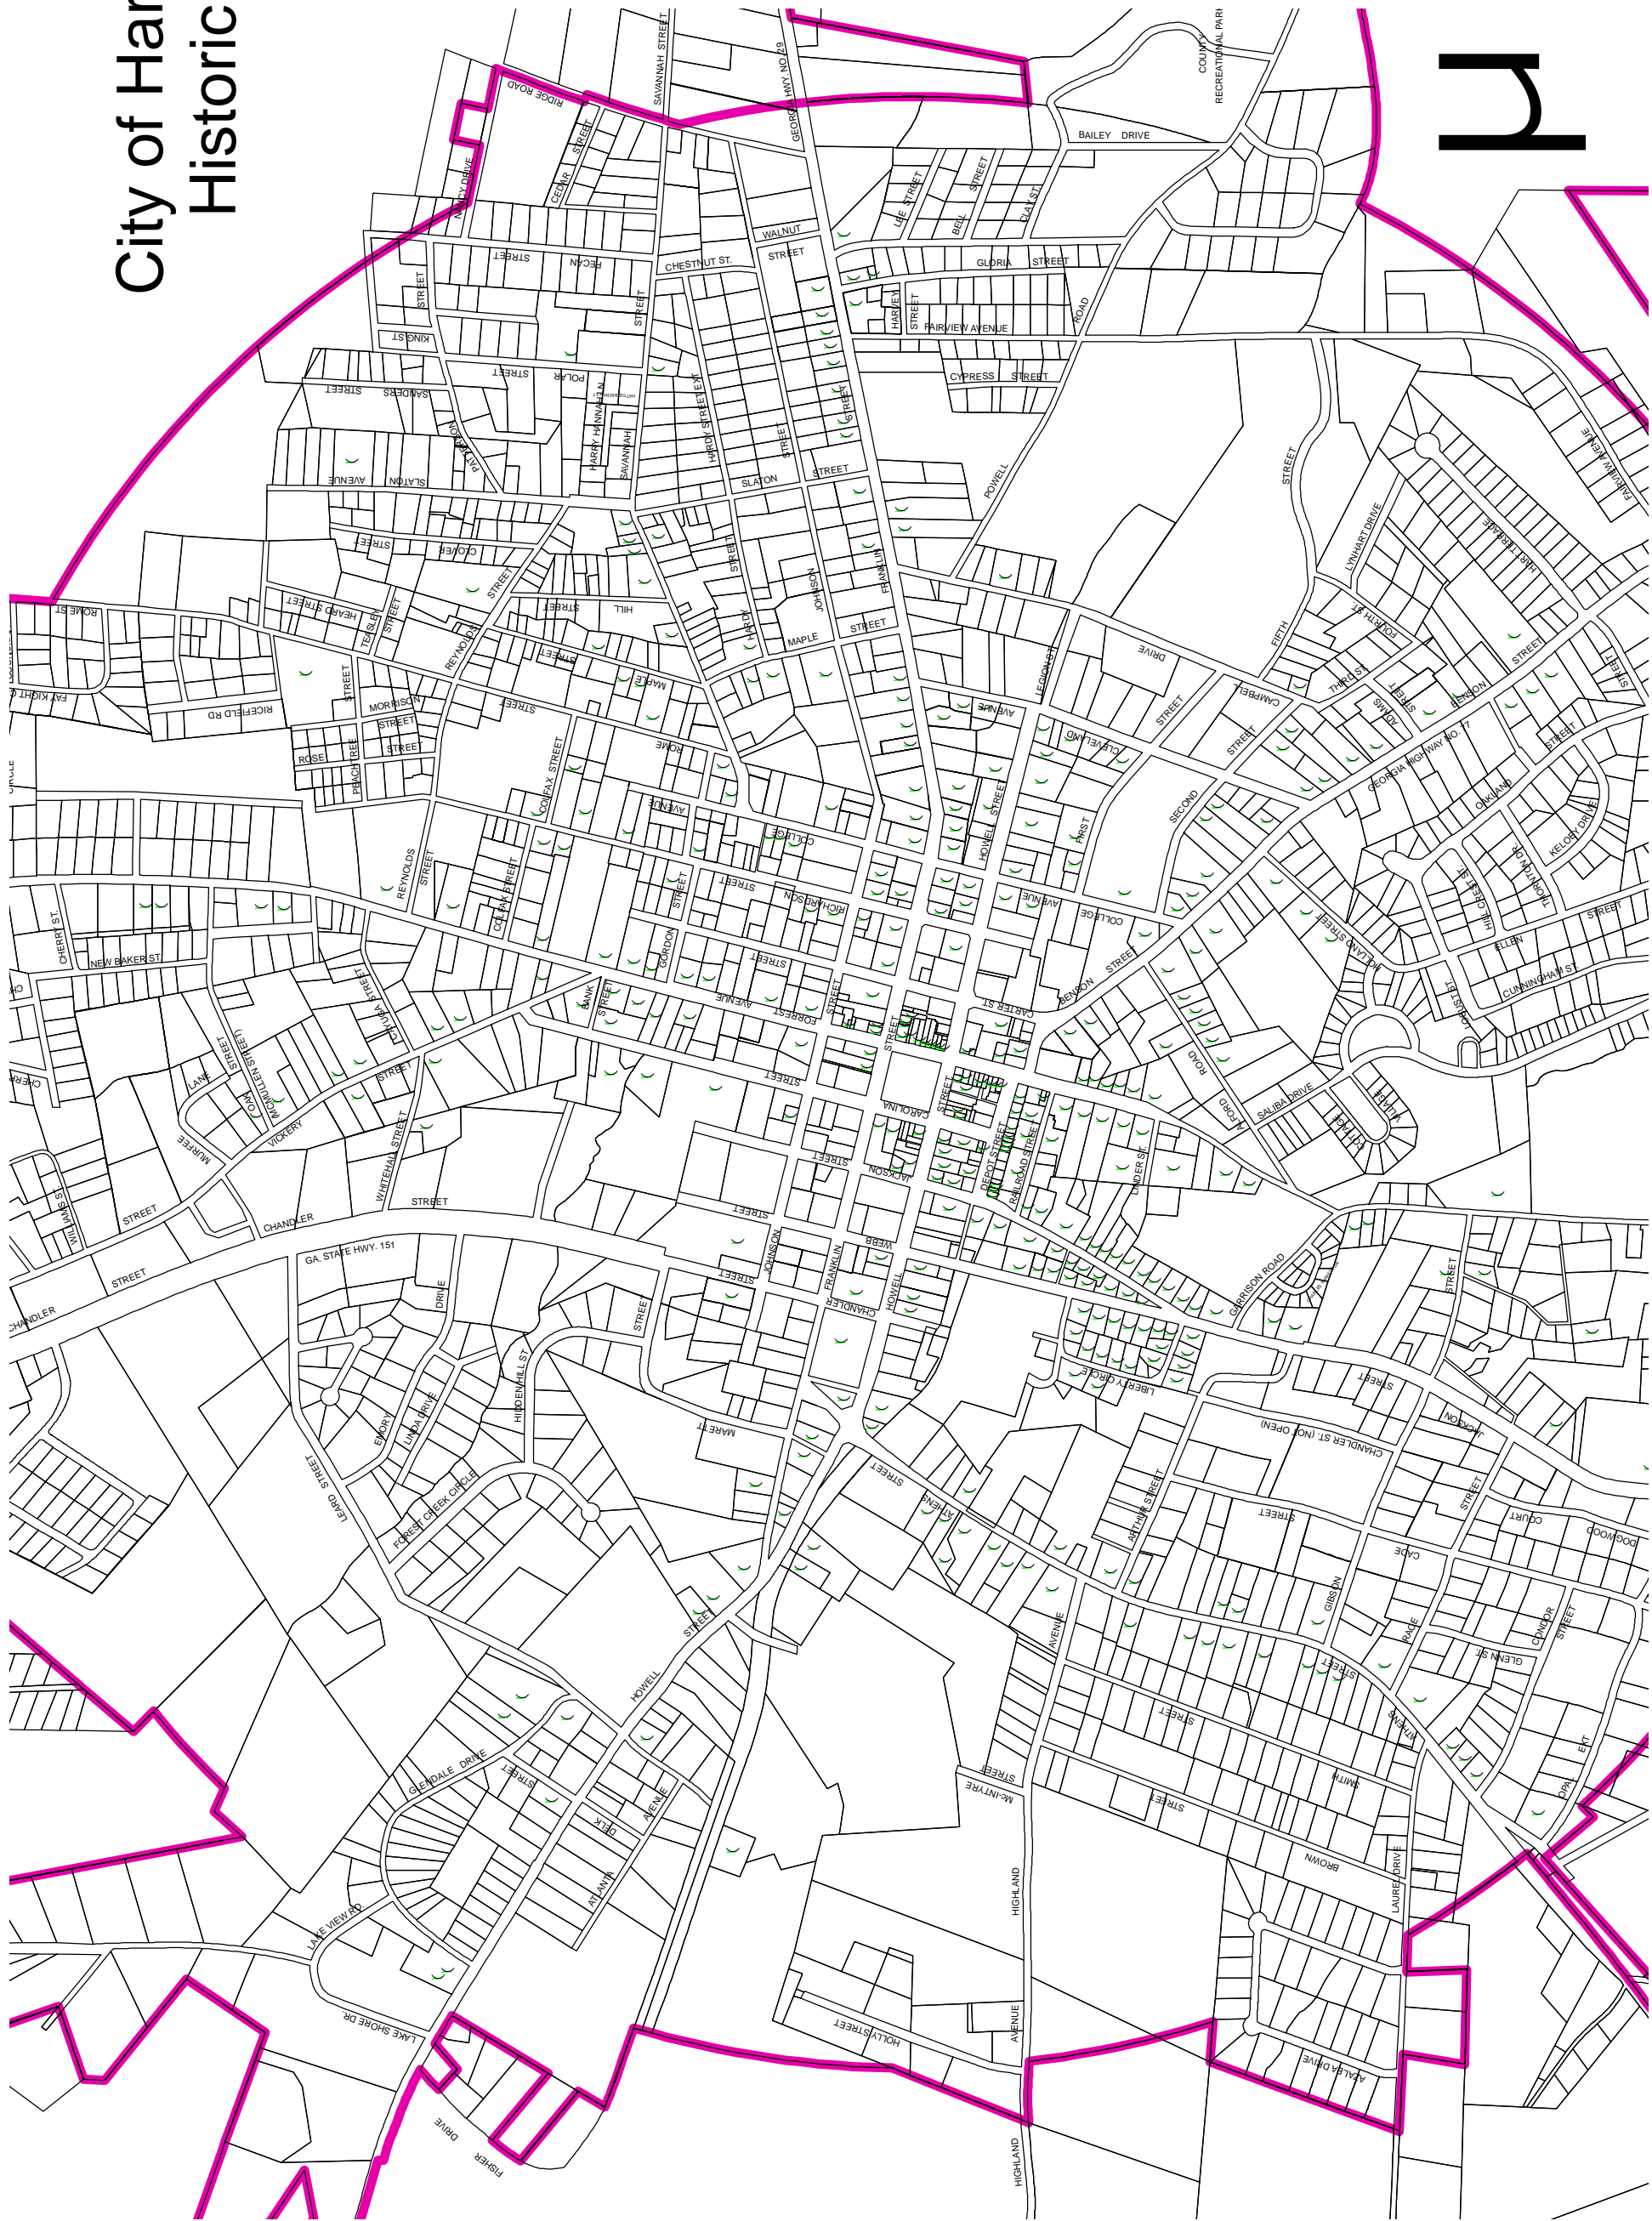

City of Hartwell, Georgia Historic Resources Map 2

Legend

- Historic Structures and Sites
- Parcels
- City Limits

City of Hartwell, Georgia
Local Historic Districts

 City Limits
 Parcels
 Local Historic Districts

0 0.1 0.2 0.3 0.4 0.5 Miles

MAP PRODUCED BY GMRDC

4

City of Hartwell, Georgia
National Register Historic District

City Limits
 National Register Historic District
 Parcels

0 0.1 0.2 0.3 0.4 0.5 Miles

MAP PRODUCED BY GMRDC