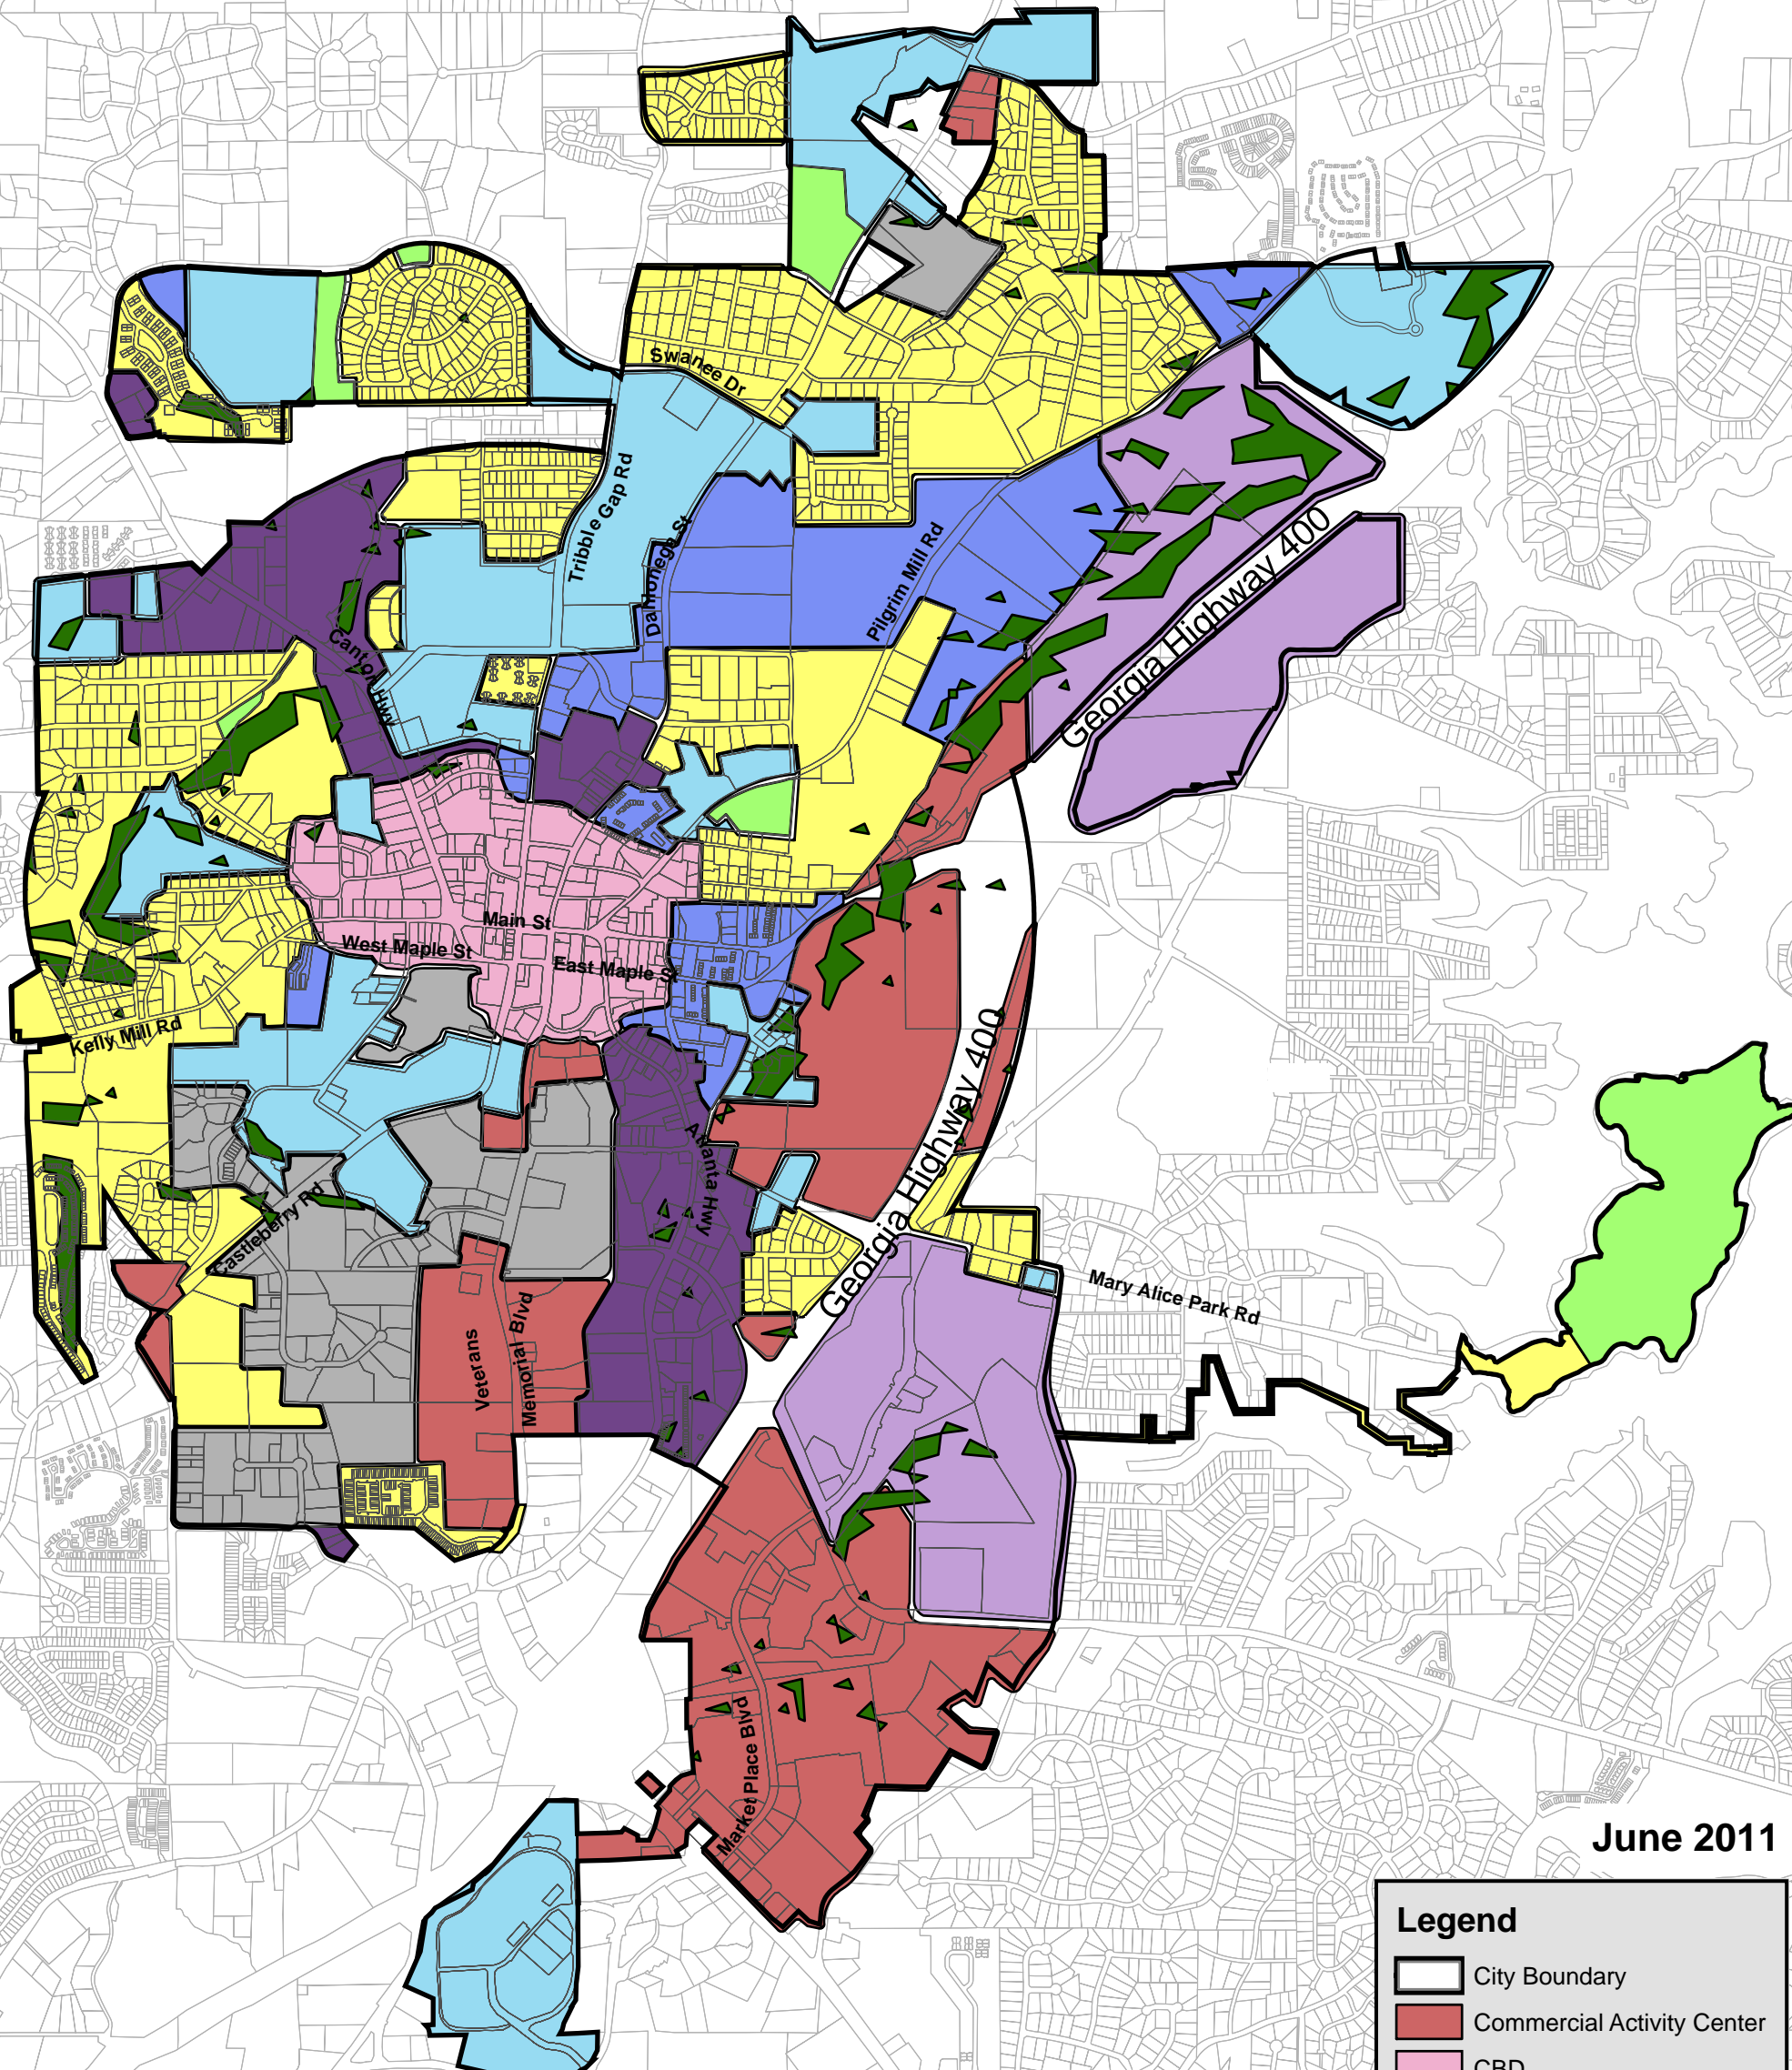

City of Cumming, Georgia

Preliminary Character Areas - 2011

June 2011

Legend	
	City Boundary
	Commercial Activity Center
	CBD
	Highway Corridor
	Office Professional
	Mixed Use
	Institutional
	Industrial
	Suburban Residential
	Parks
	Sensitive Land