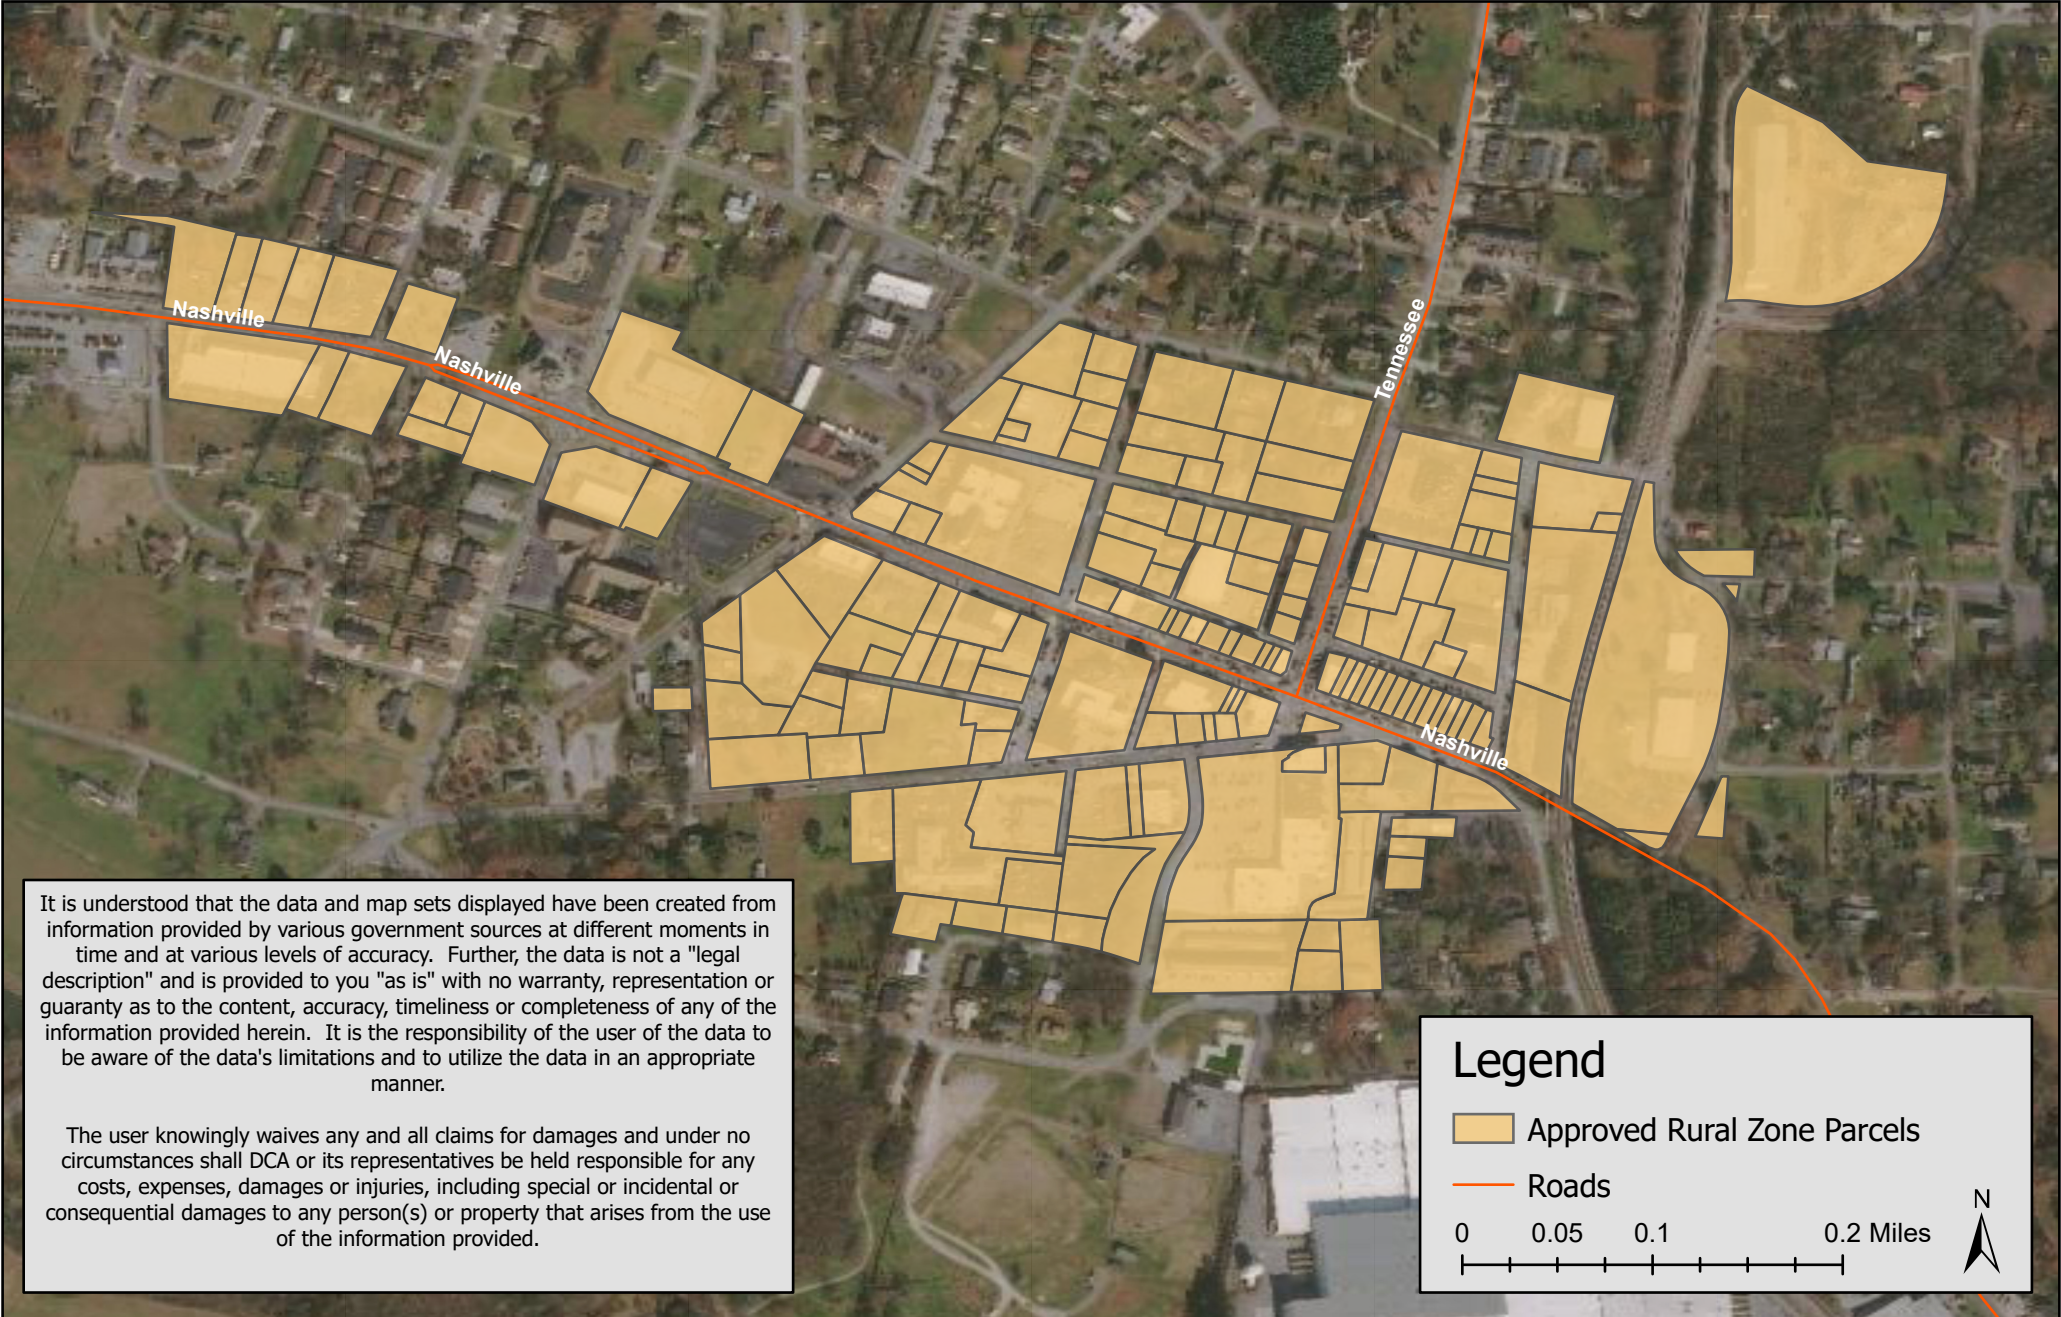

Official Rural Zone Map for City of Ringgold

It is understood that the data and map sets displayed have been created from information provided by various government sources at different moments in time and at various levels of accuracy. Further, the data is not a "legal description" and is provided to you "as is" with no warranty, representation or guaranty as to the content, accuracy, timeliness or completeness of any of the information provided herein. It is the responsibility of the user of the data to be aware of the data's limitations and to utilize the data in an appropriate manner.

Legend

- Approved Rural Zone Parcels
- Roads