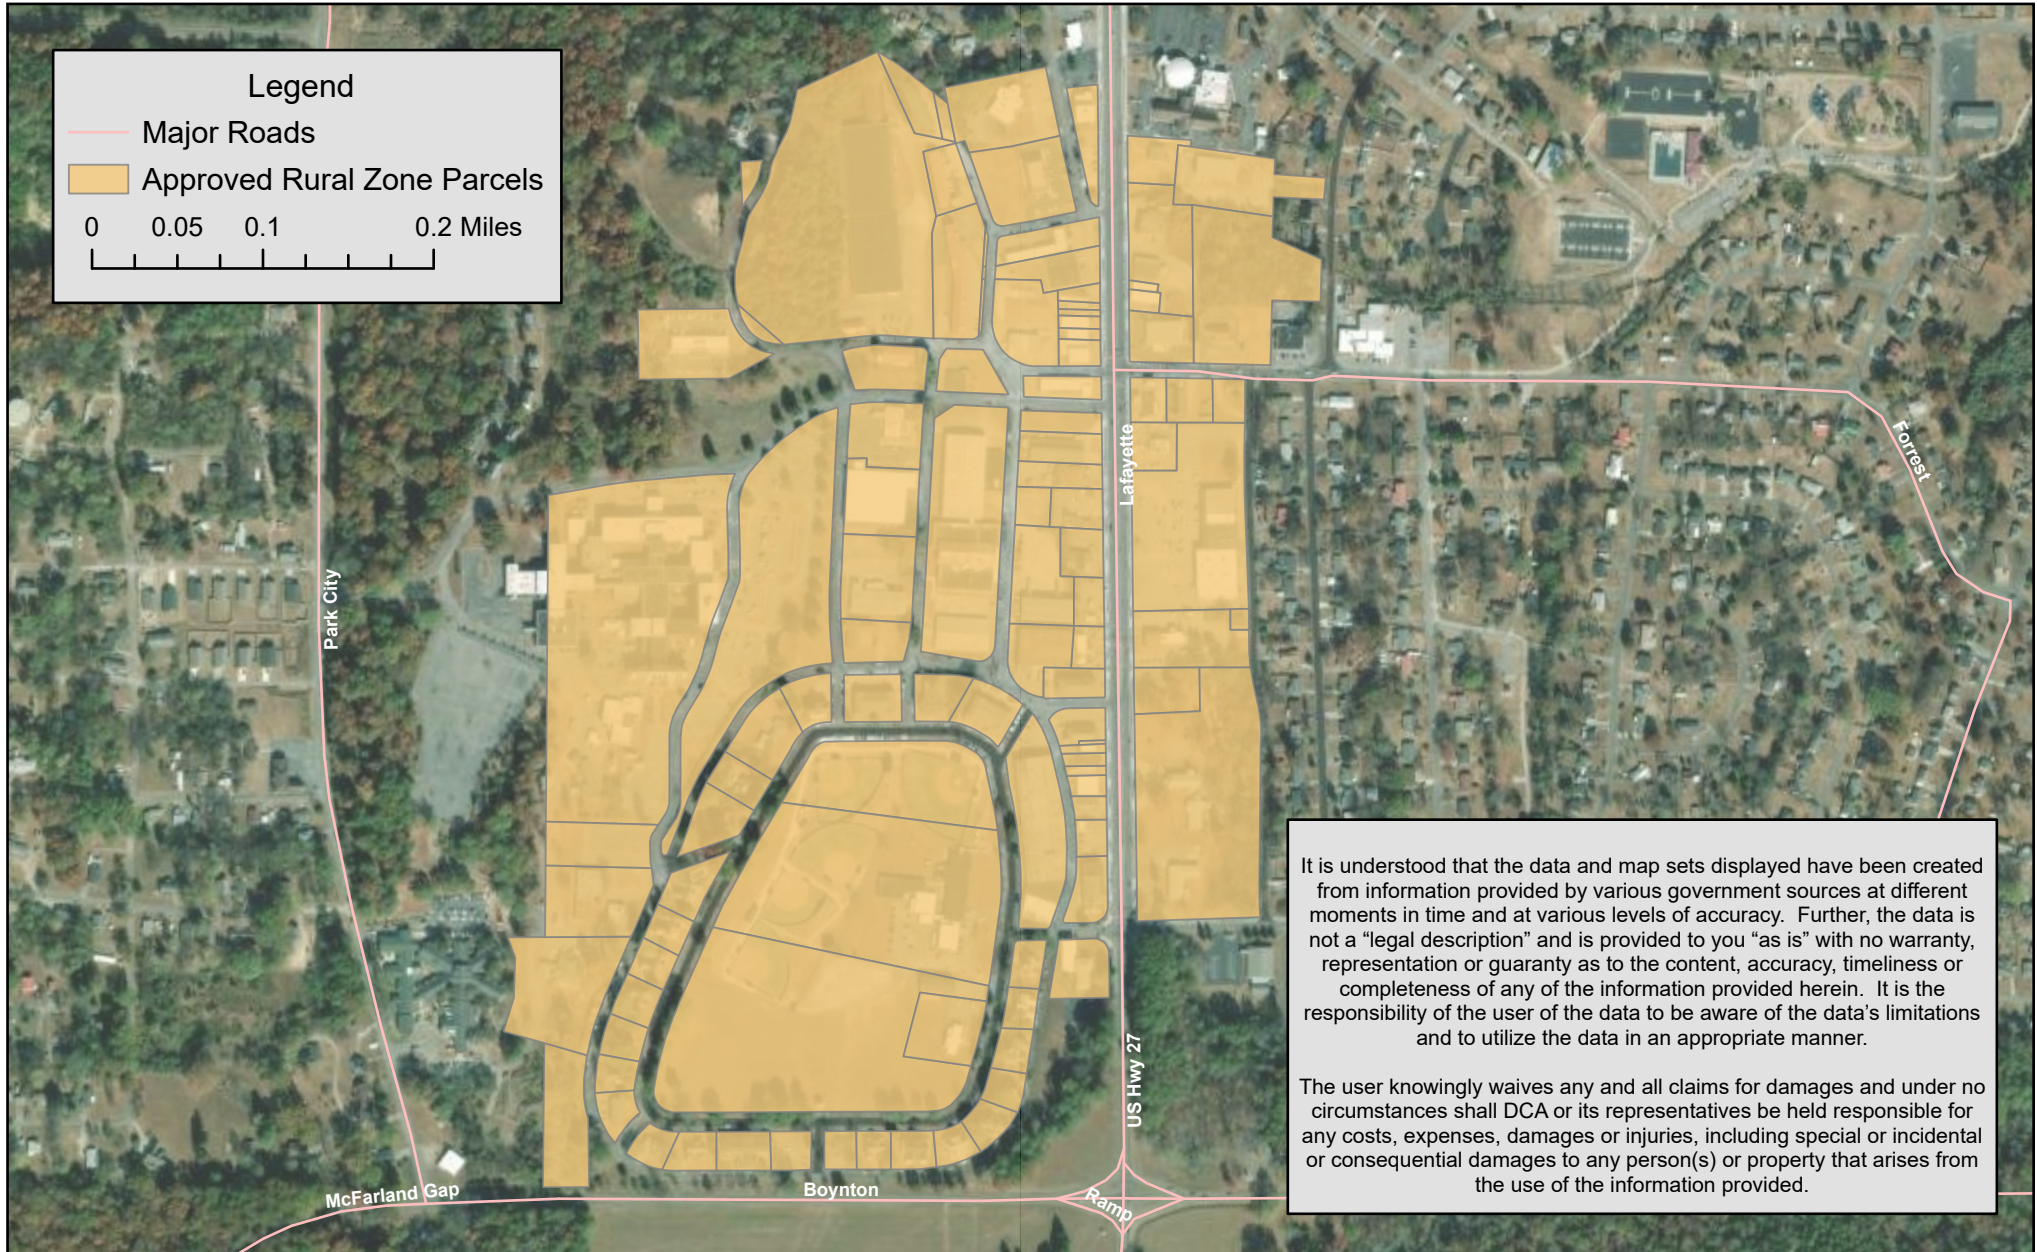

# Official Rural Zone Map for City of Fort Oglethorpe

**GEORGIA DEPARTMENT**  
*of* **COMMUNITY AFFAIRS**

Data Source: Shapefiles from City of Fort Oglethorpe GIS,  
September, 2024

Map Prepared by: Georgia Department of Community Affairs, 2024