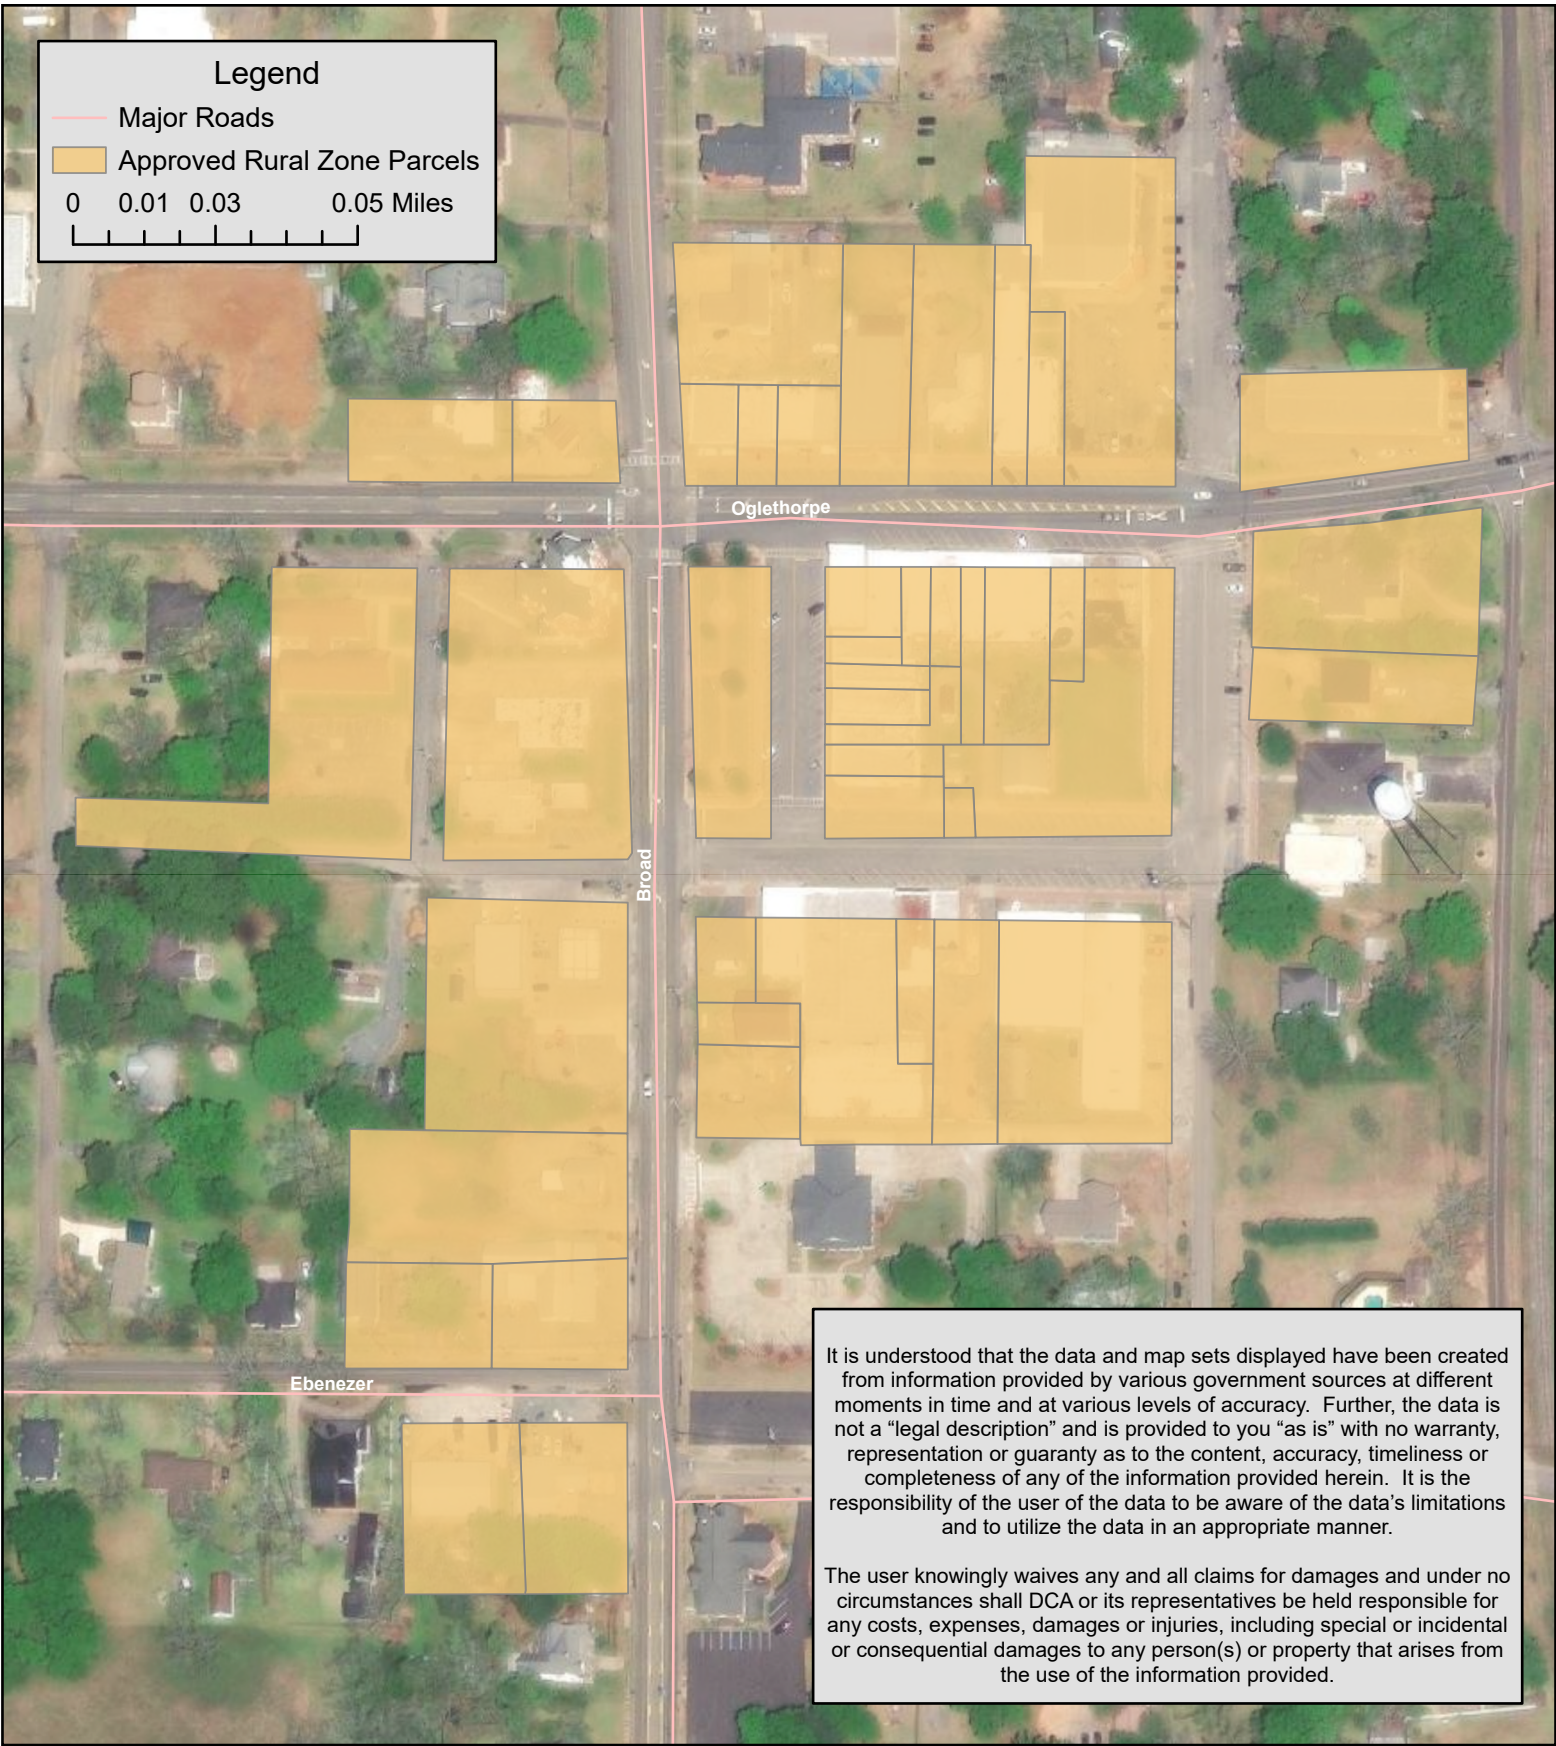

Official Rural Zone Map for City of Ellaville

Data Source: Shapefiles from City of Ellaville GIS, September, 2024
Map Prepared by: Georgia Department of Community Affairs, 2024
Approved: January 1st, 2025
Expires: December 31st, 2029