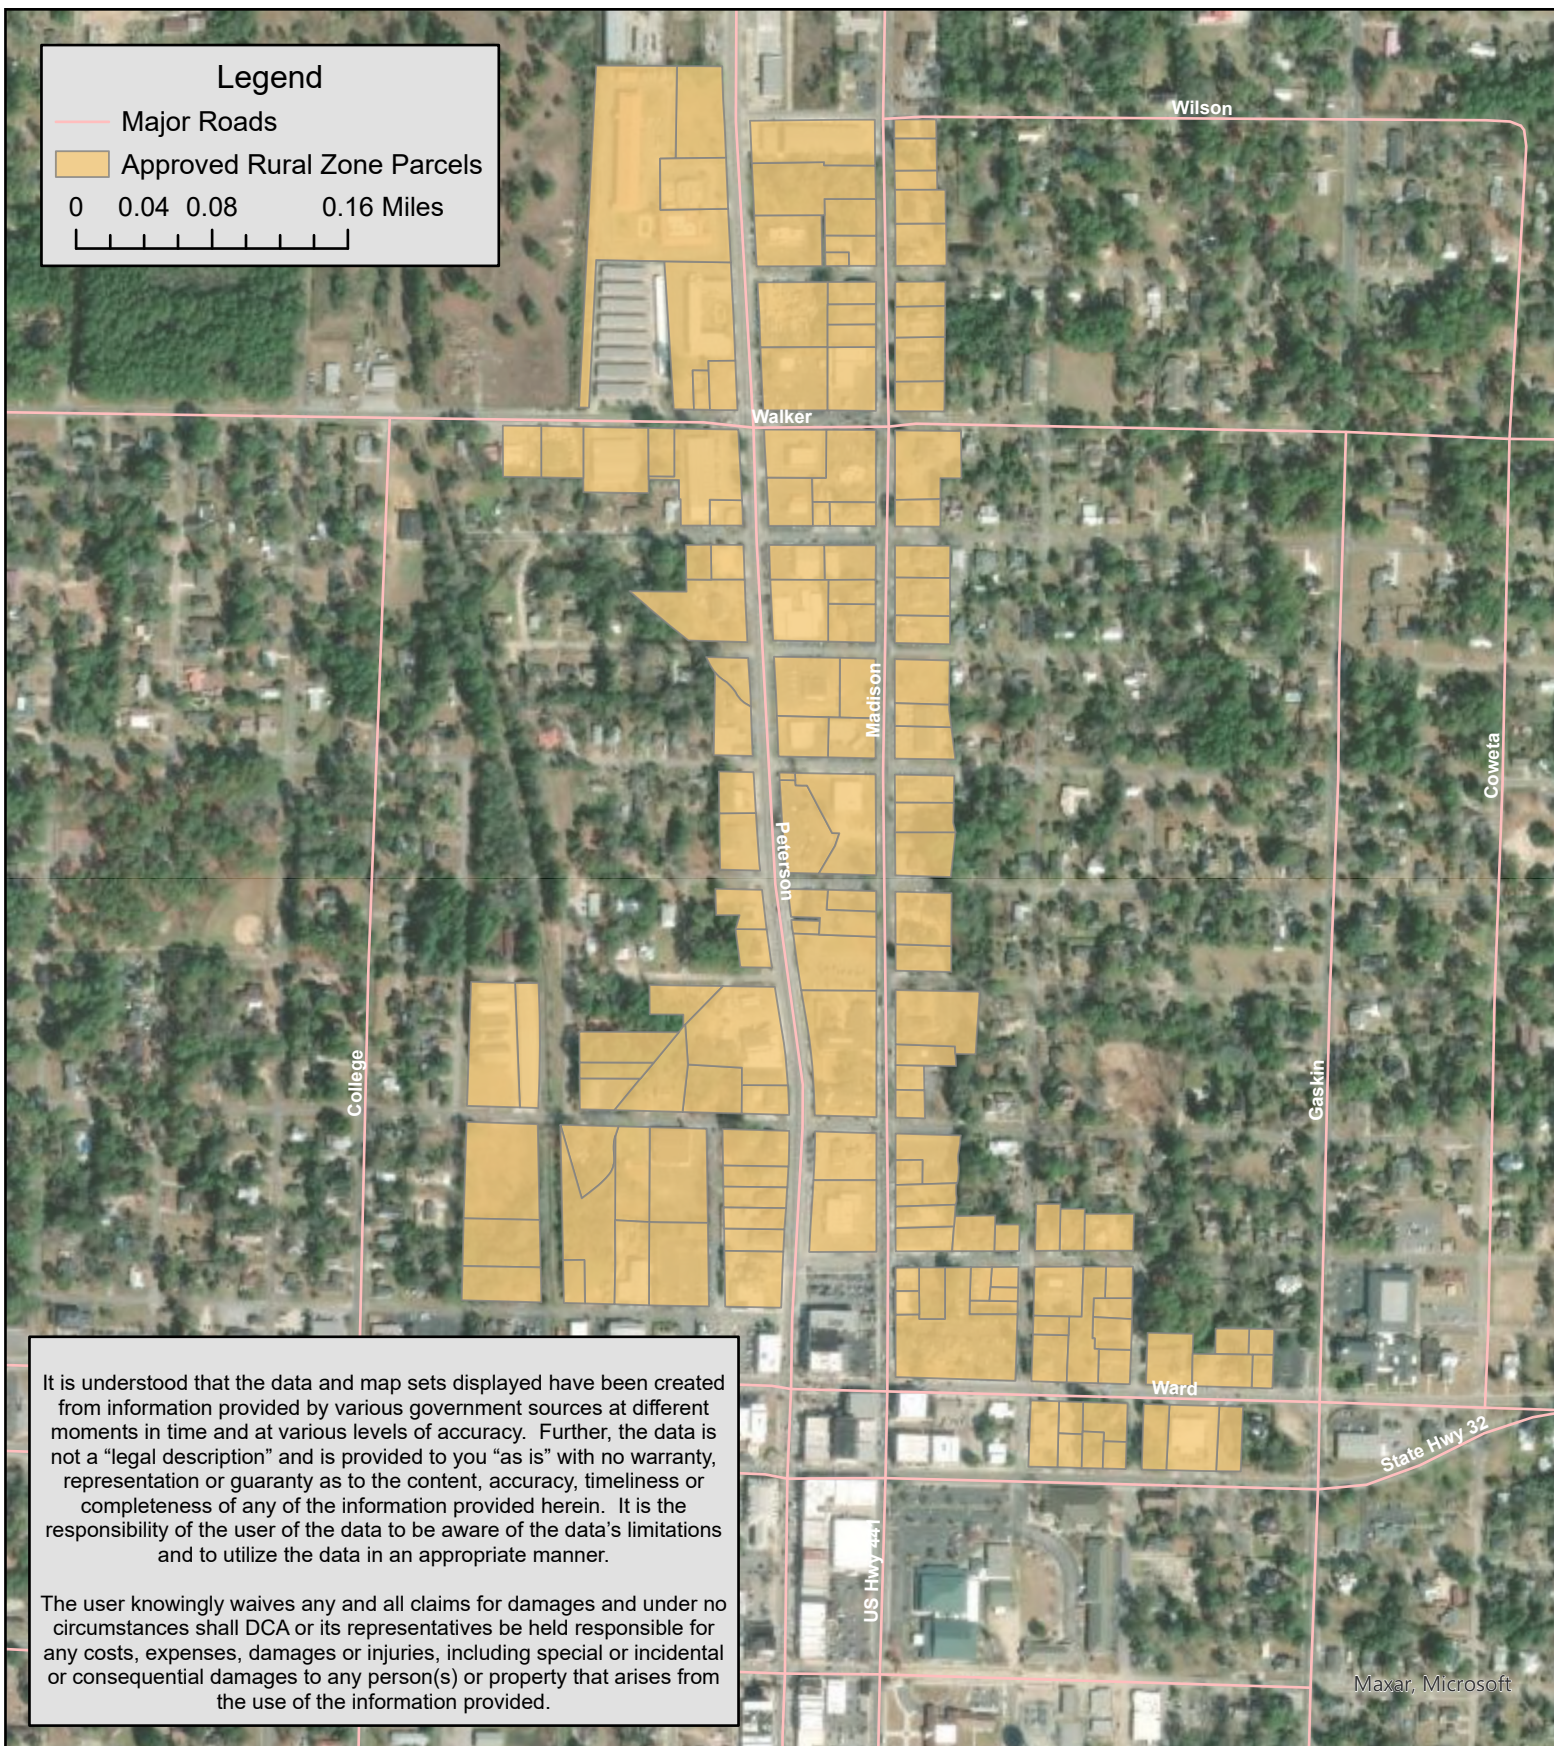

Official Rural Zone Map for City of Douglas

Data Source: Shapefiles from City of Douglas GIS, September, 2024
Map Prepared by: Georgia Department of Community Affairs, 2024
Approved: January 1st, 2025
Expires: December 31st, 2029