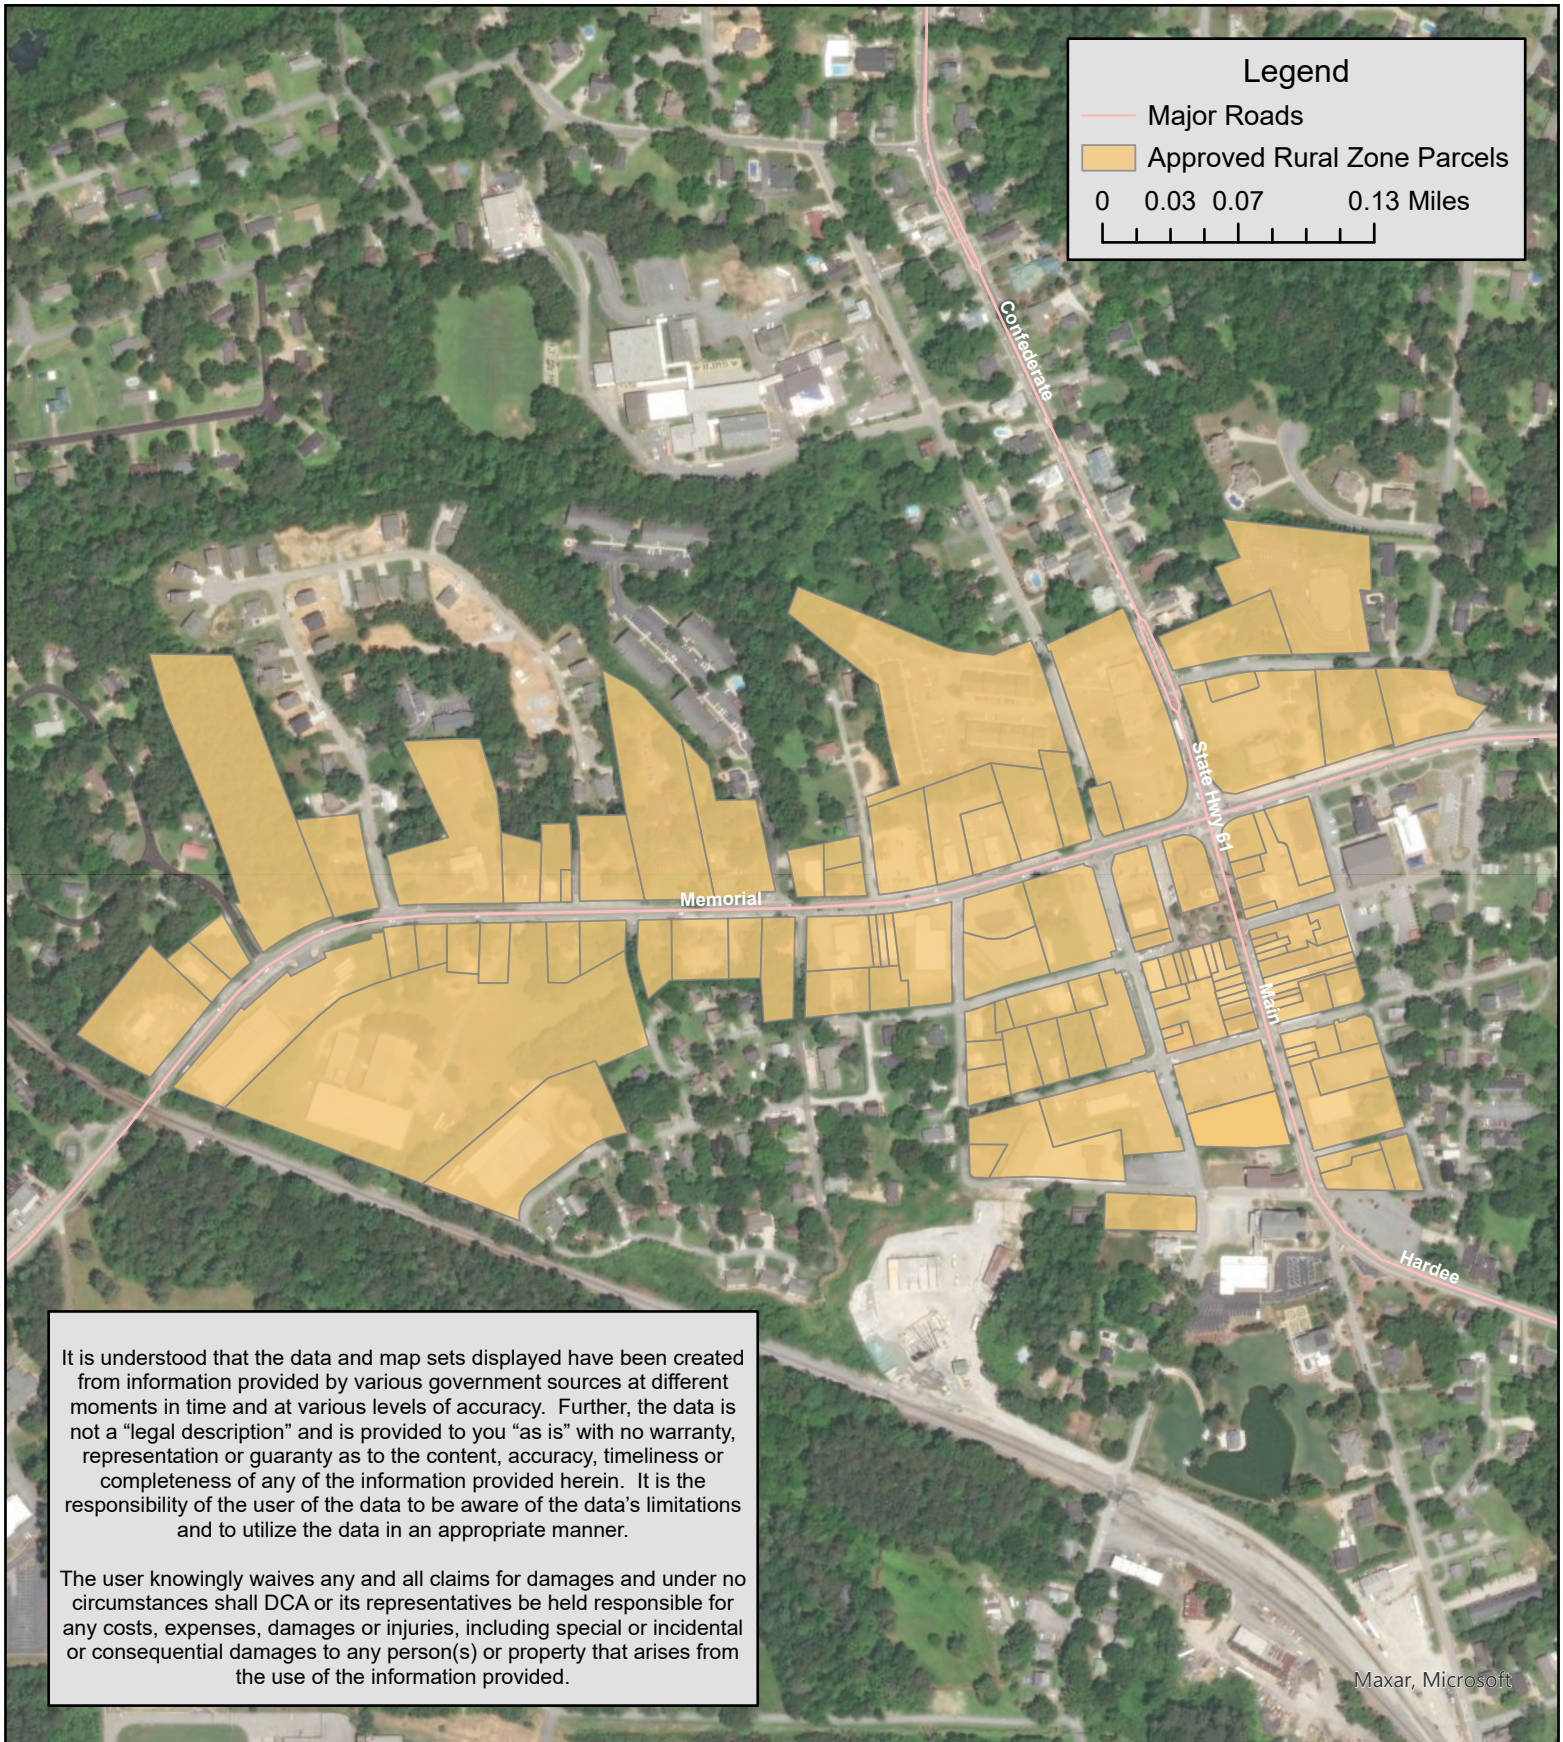

# Official Rural Zone Map for City of Dallas

Data Source: Shapefiles from City of Dallas GIS, September, 2024  
Map Prepared by: Georgia Department of Community Affairs, 2024  
Approved: January 1st, 2025  
Expires: December 31st, 2029