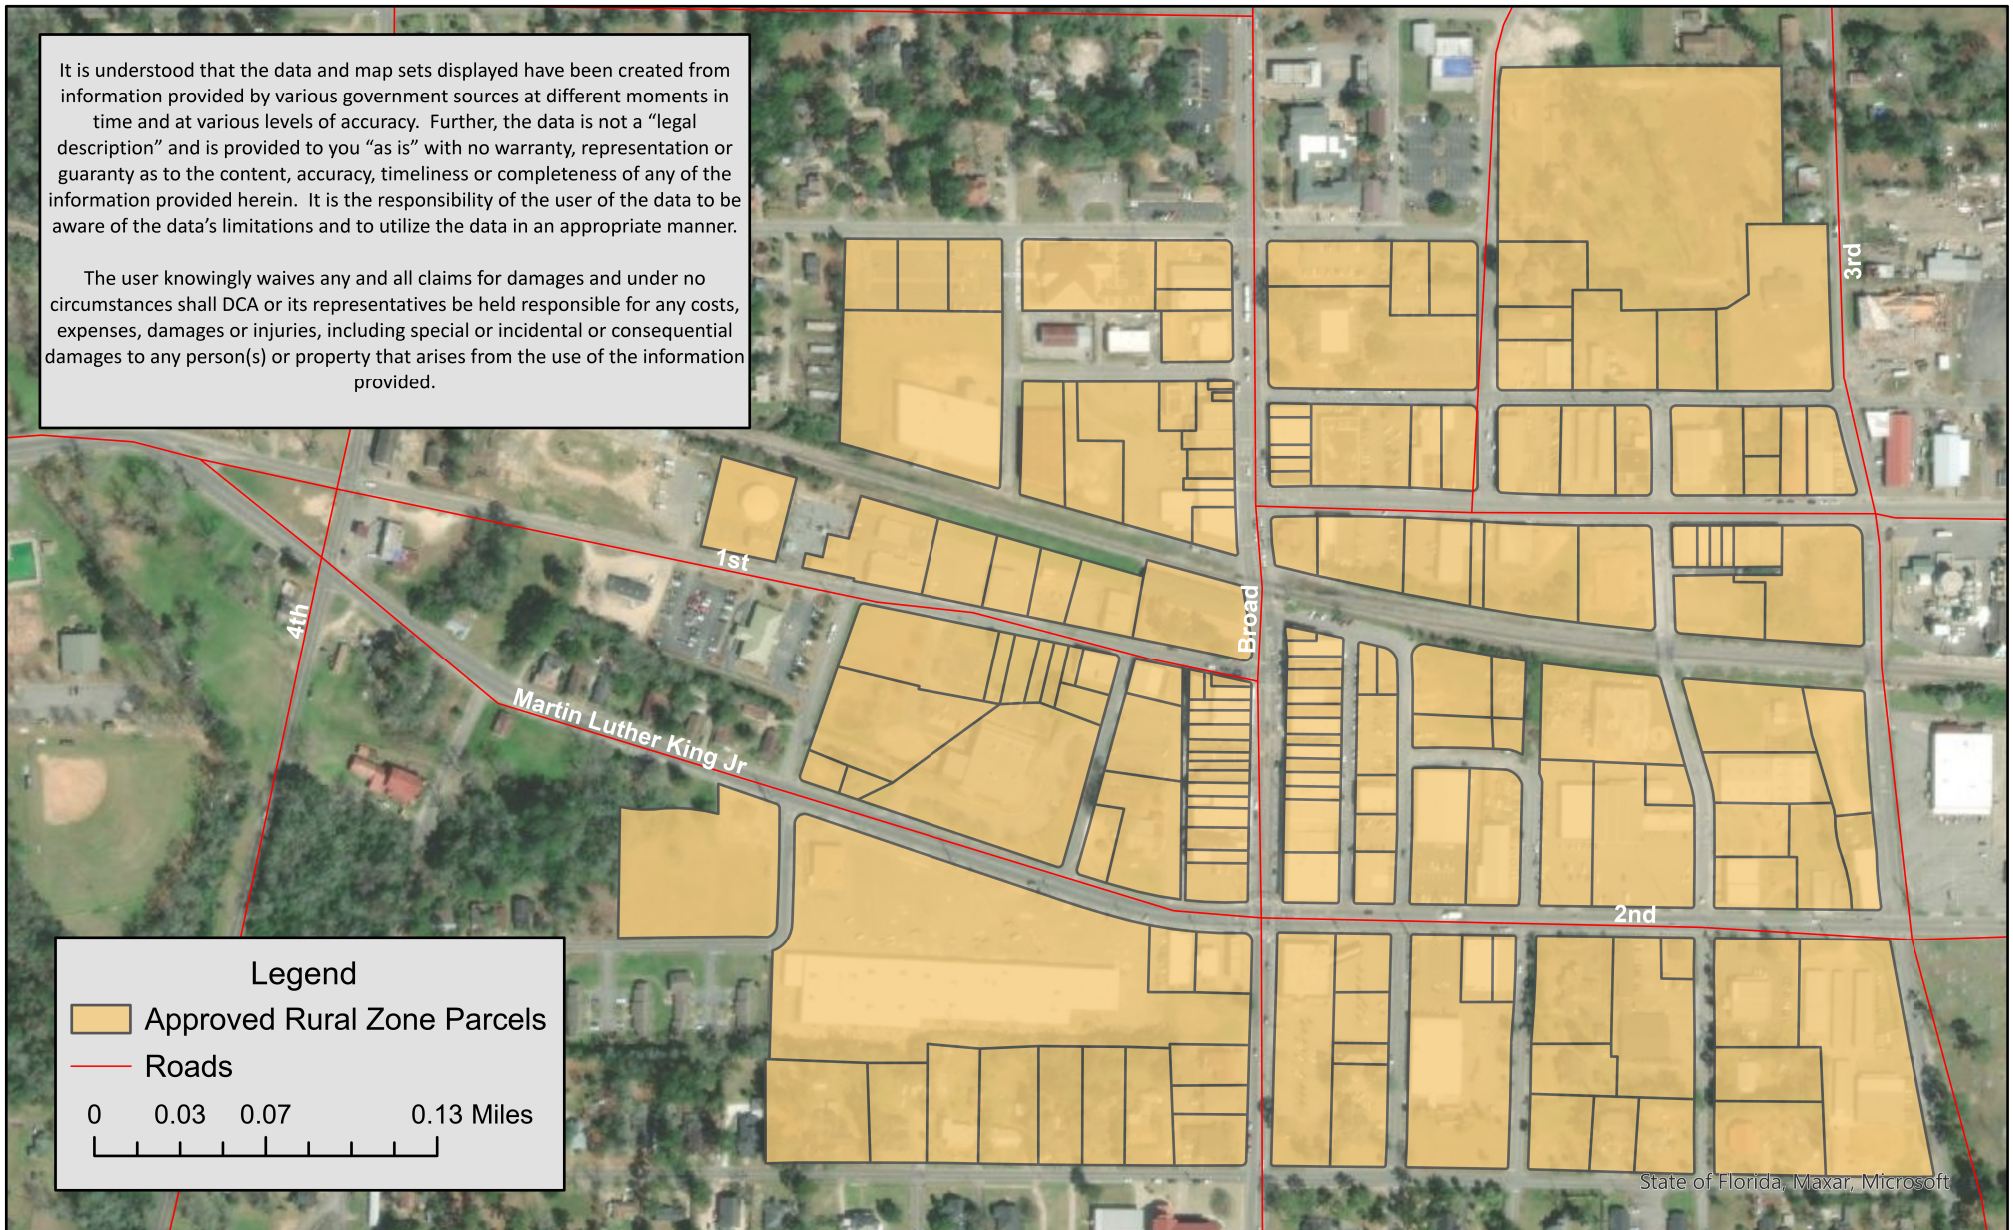

Official Rural Zone Map for City of Cairo

It is understood that the data and map sets displayed have been created from information provided by various government sources at different moments in time and at various levels of accuracy. Further, the data is not a "legal description" and is provided to you "as is" with no warranty, representation or guaranty as to the content, accuracy, timeliness or completeness of any of the information provided herein. It is the responsibility of the user of the data to be aware of the data's limitations and to utilize the data in an appropriate manner.

Legend

Approved Rural Zone Parcels

Roads

0 0.03 0.07 0.13 Miles

State of Florida, Maxar, Microsoft