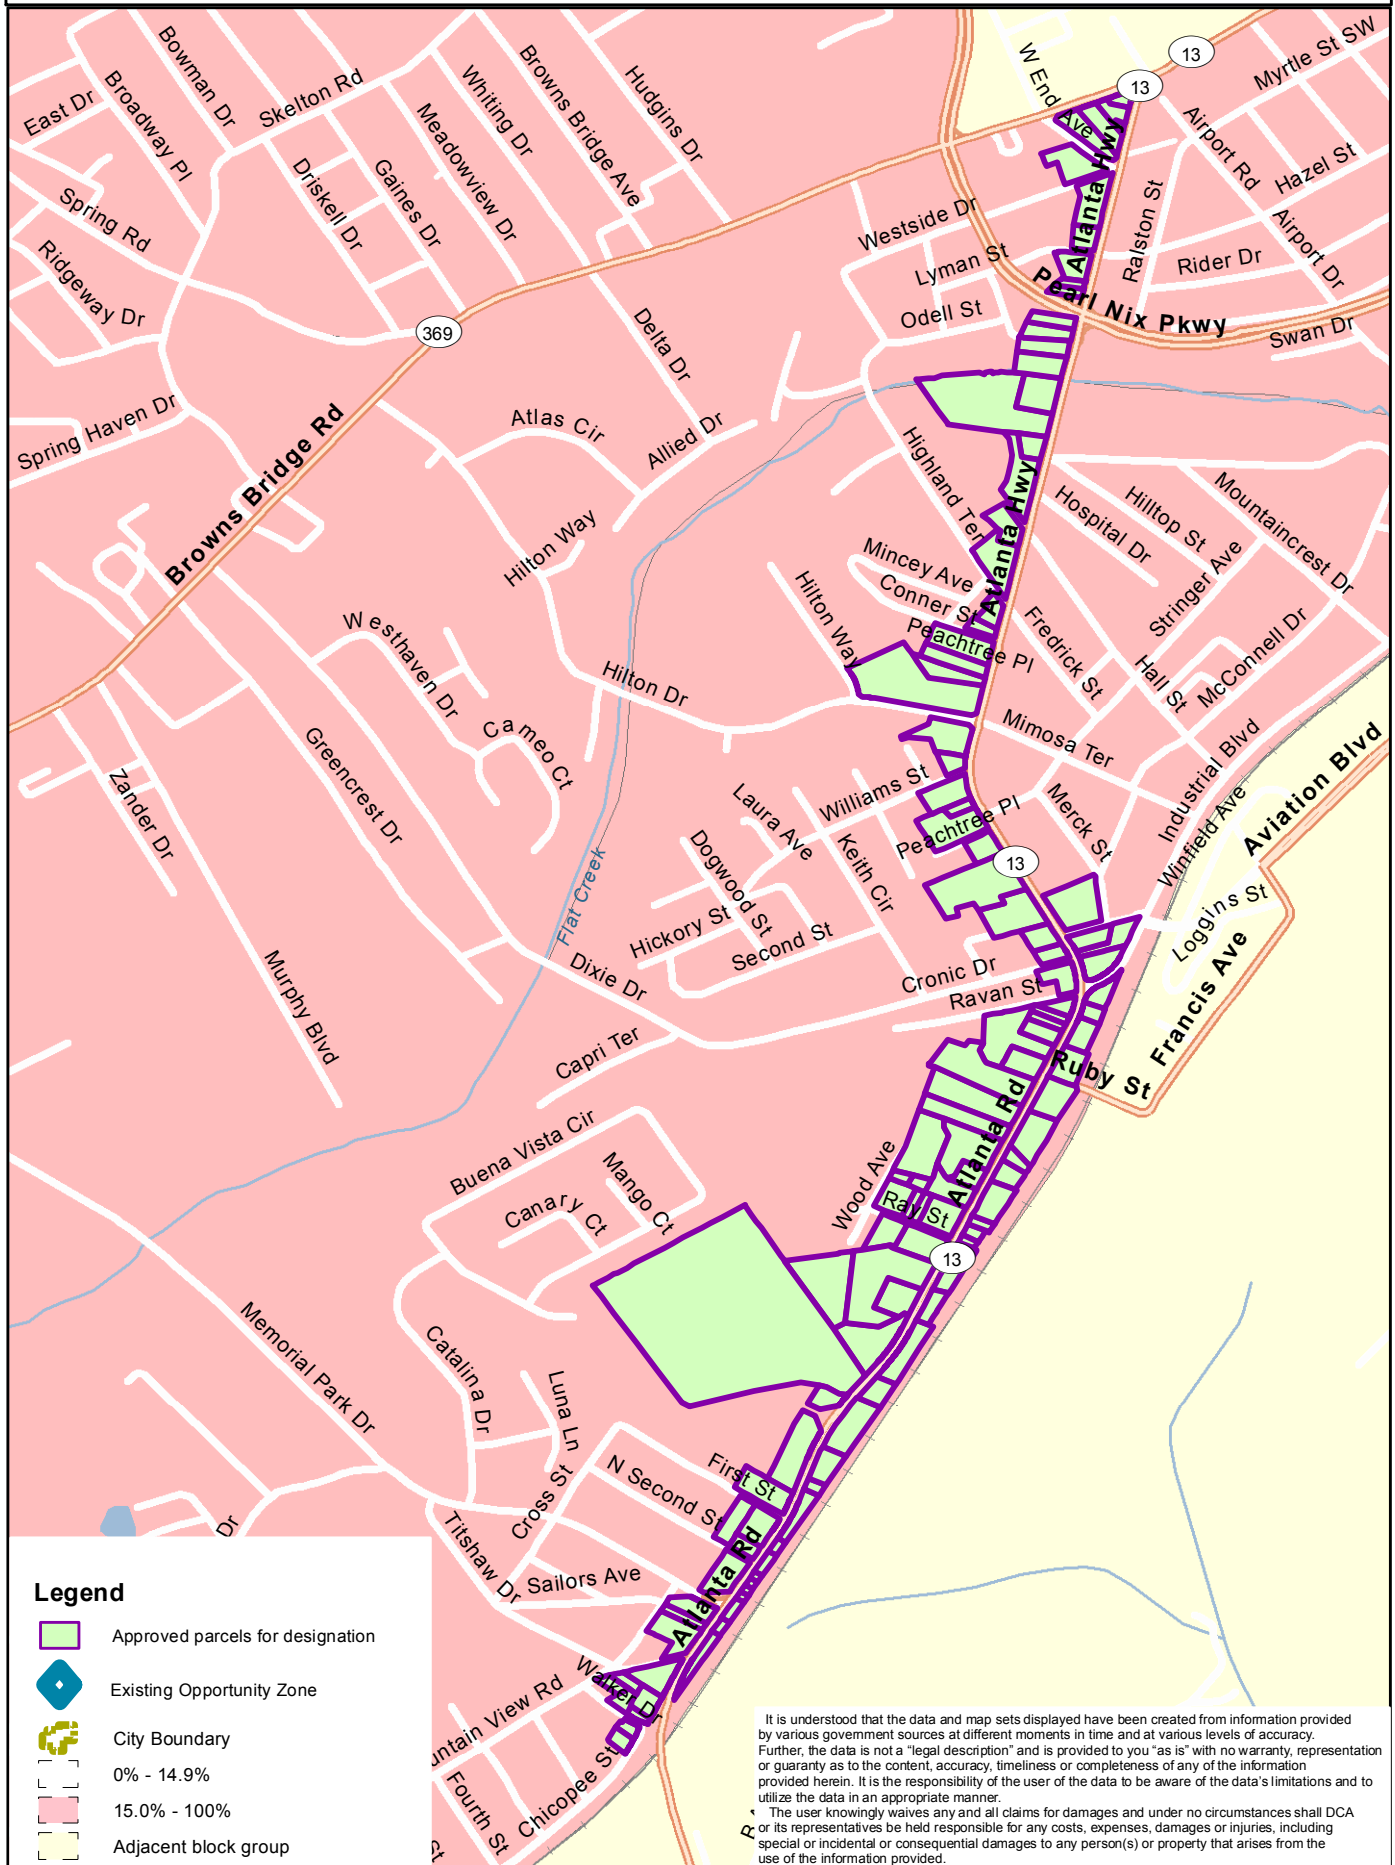

Official Opportunity Zone map for - West Gainesville/Hall County

Legend

- Approved parcels for designation
- Existing Opportunity Zone
- City Boundary
- 0% - 14.9%
- 15.0% - 100%
- Adjacent block group

It is understood that the data and map sets displayed have been created from information provided by various government sources at different moments in time and at various levels of accuracy. Further, the data is not a "legal description" and is provided to you "as is" with no warranty, representation or guaranty as to the content, accuracy, timeliness or completeness of any of the information provided herein. It is the responsibility of the user of the data to be aware of the data's limitations and to utilize the data in an appropriate manner.