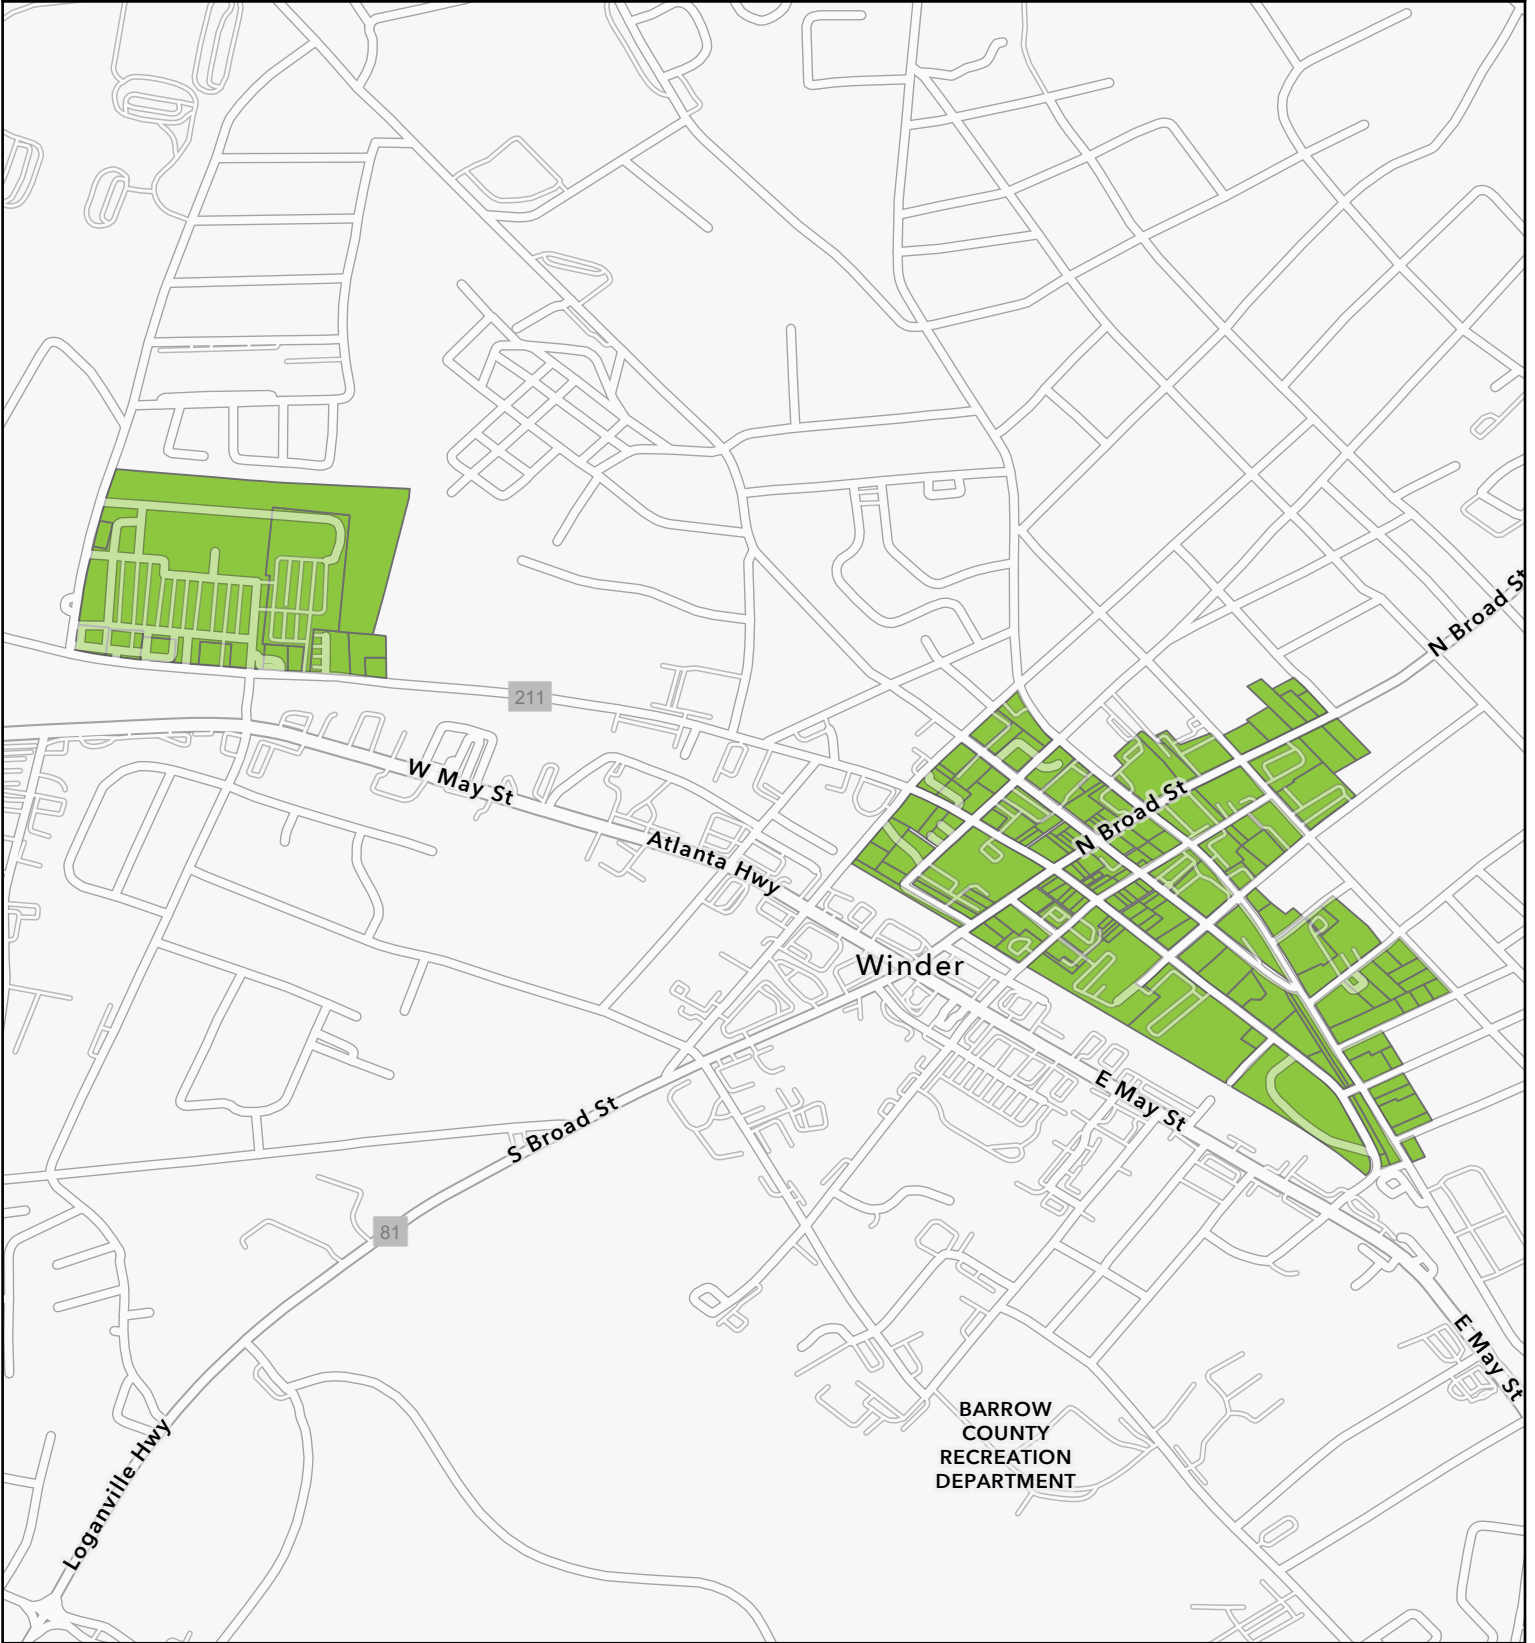

# Official State Opportunity Zone Map for City of Winder

## Legend

 Approved parcels for designation

It is understood that the data and map sets displayed have been created from information provided by various government sources at different moments in time and at various levels of accuracy. Further, the data is not a "legal description" and is provided to you "as is" with no warranty, representation or guaranty as to the content, accuracy, timeliness or completeness of any of the information provided herein. It is the responsibility of the user of the data to be aware of the data's limitations and to utilize the data in an appropriate manner.