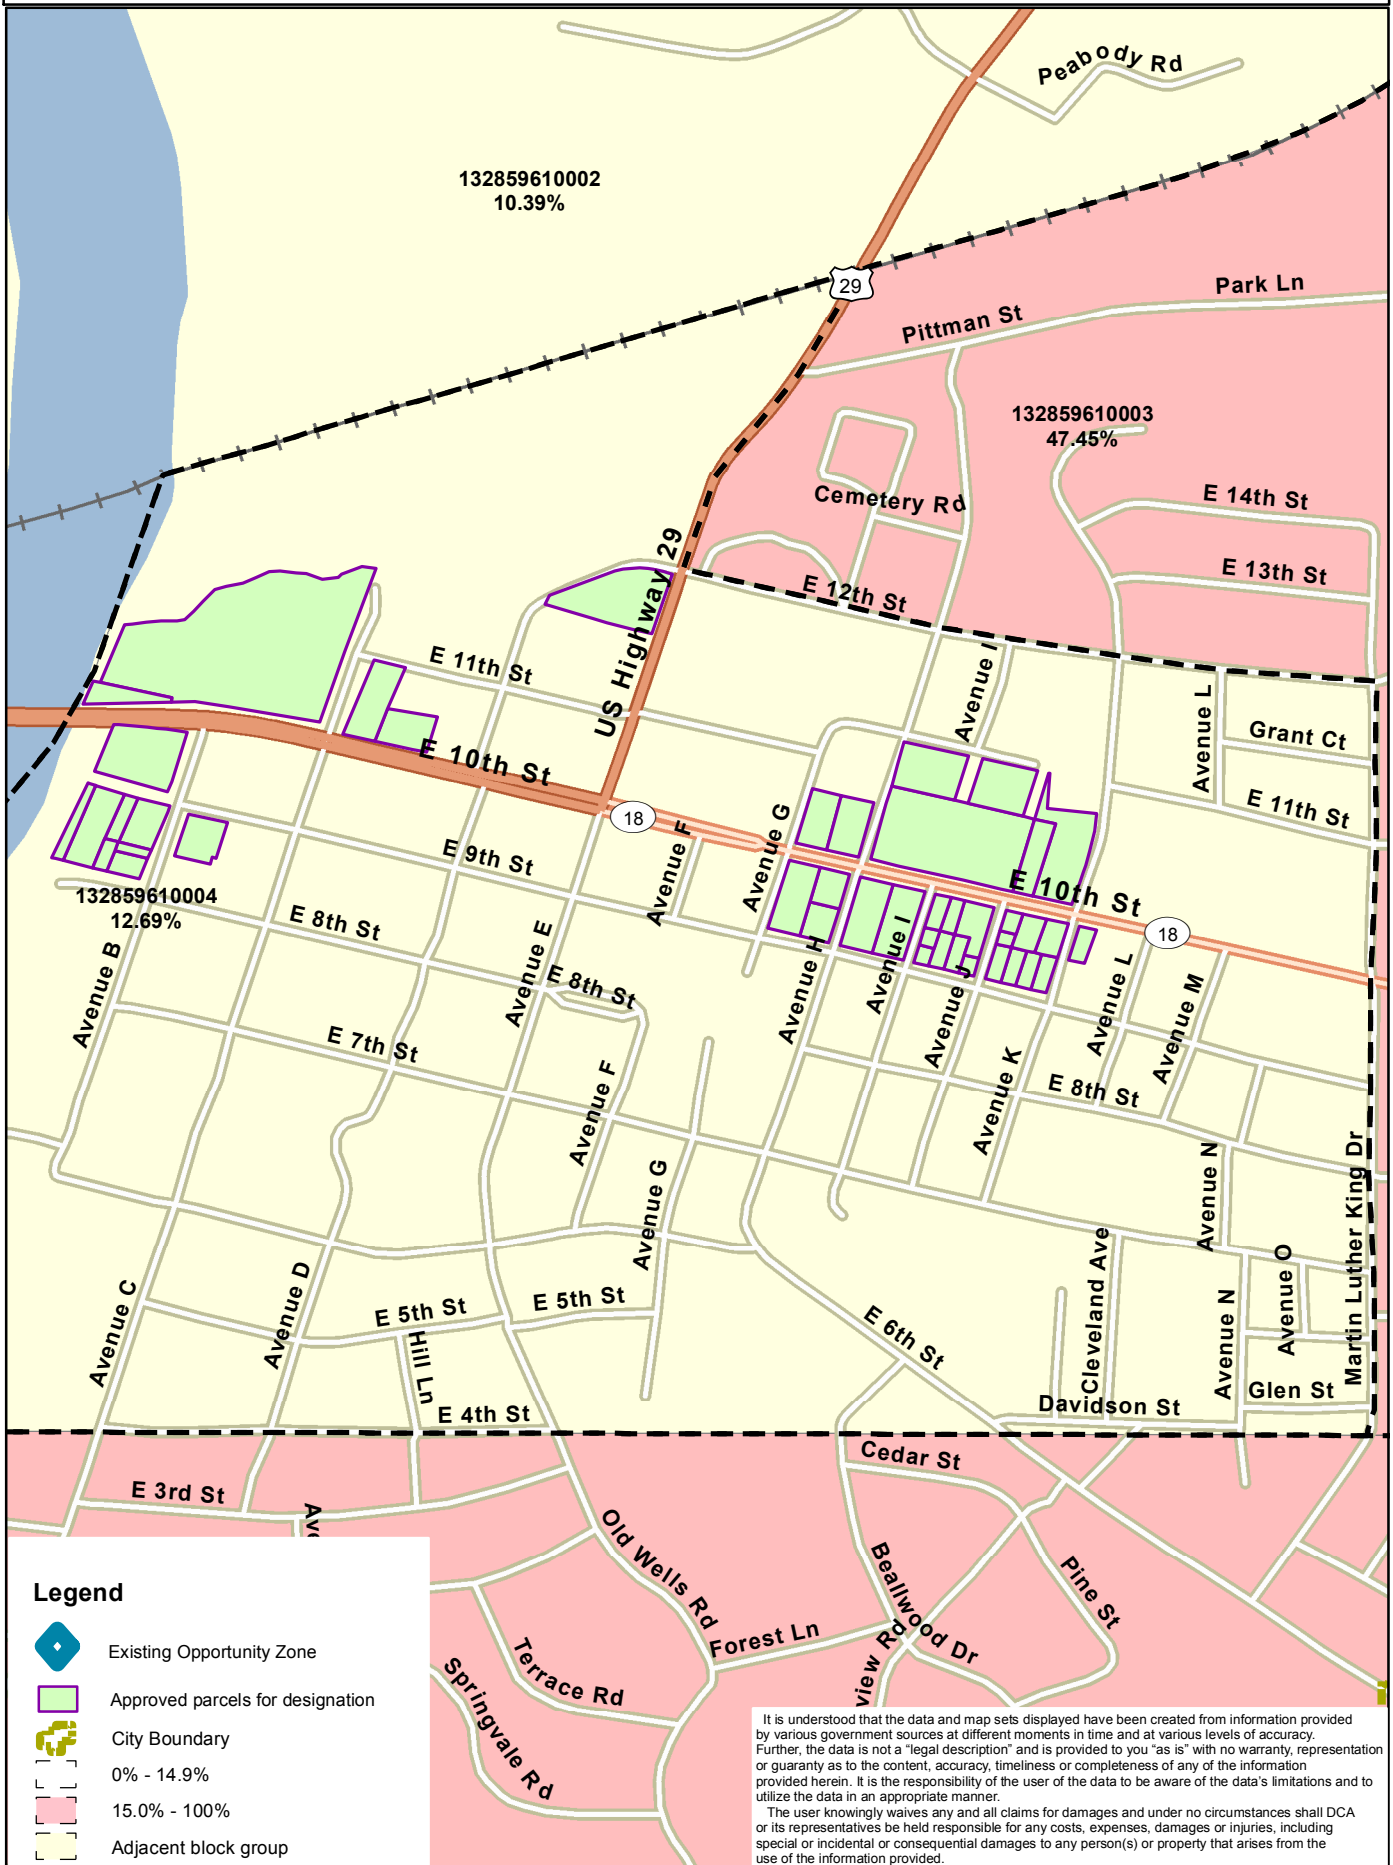

Official Opportunity Zone map for - City of West Point

Legend

- Existing Opportunity Zone
- Approved parcels for designation
- City Boundary
- 0% - 14.9%
- 15.0% - 100%
- Adjacent block group