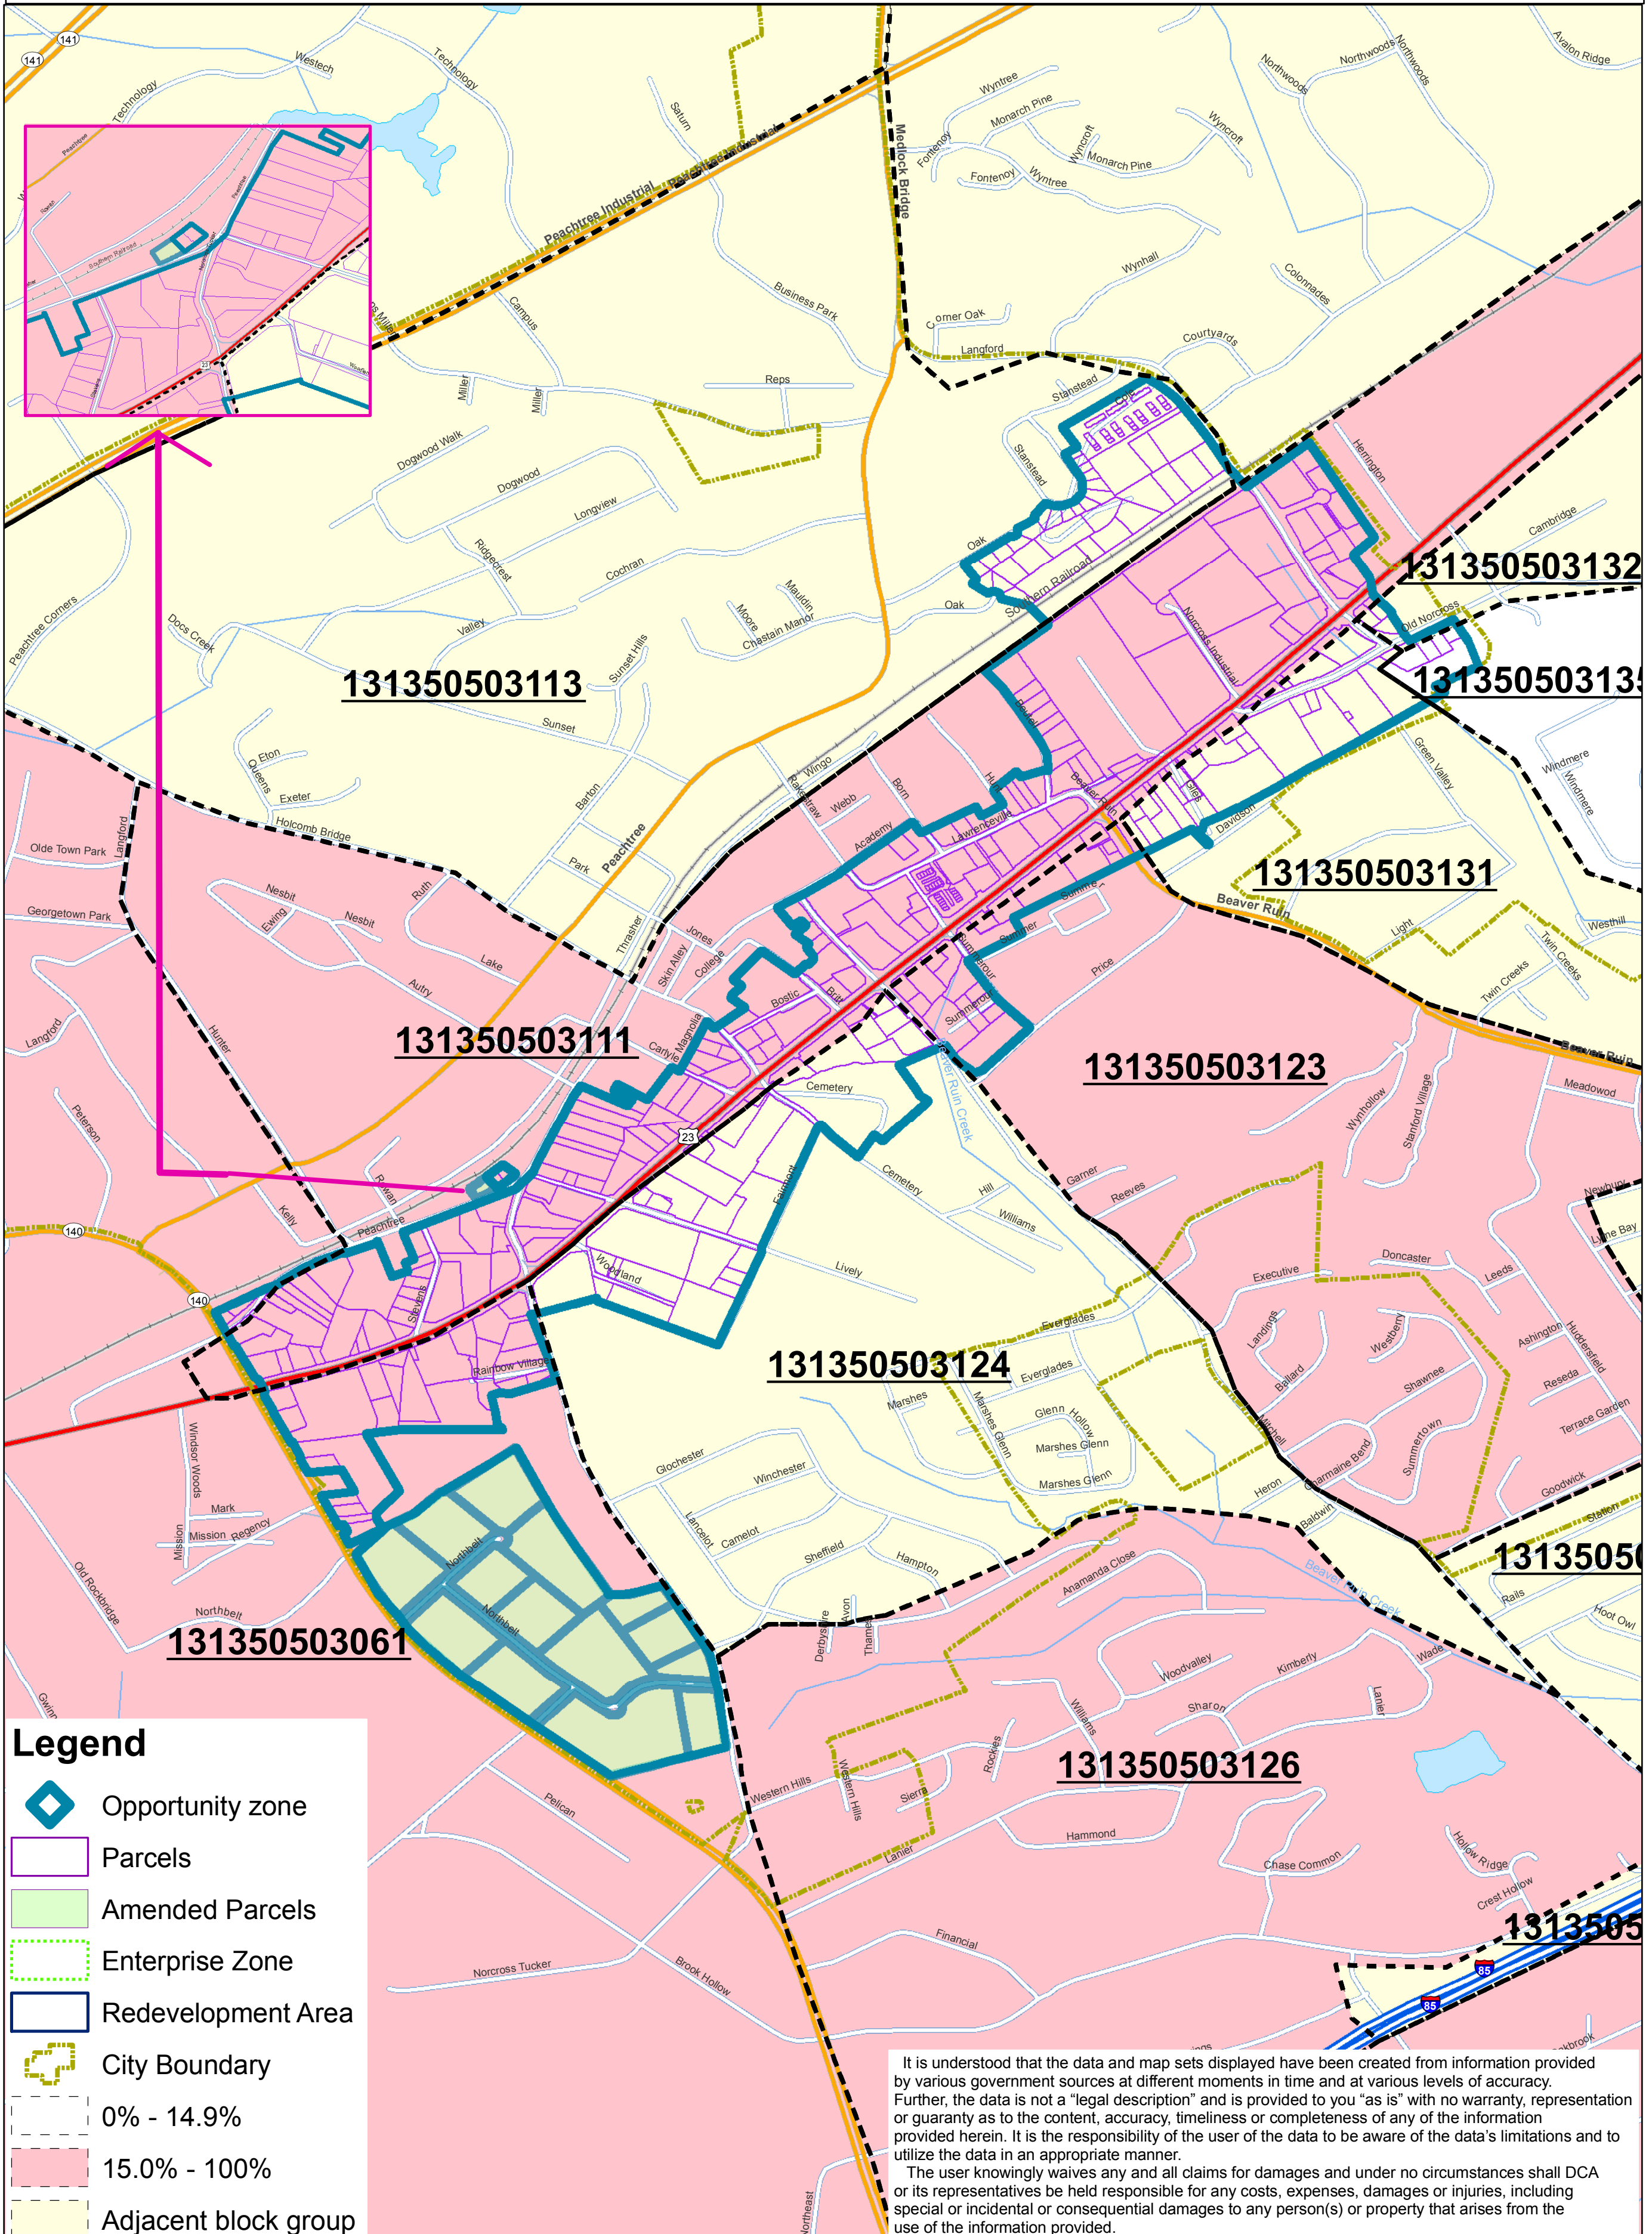

# Official Opportunity Zone map for - City of Norcross

**Legend**

- Opportunity zone
- Parcels
- Amended Parcels
- Enterprise Zone
- Redevelopment Area
- City Boundary
- 0% - 14.9%
- 15.0% - 100%
- Adjacent block group

It is understood that the data and map sets displayed have been created from information provided by various government sources at different moments in time and at various levels of accuracy. Further, the data is not a "legal description" and is provided to you "as is" with no warranty, representation or guaranty as to the content, accuracy, timeliness or completeness of any of the information provided herein. It is the responsibility of the user of the data to be aware of the data's limitations and to utilize the data in an appropriate manner.