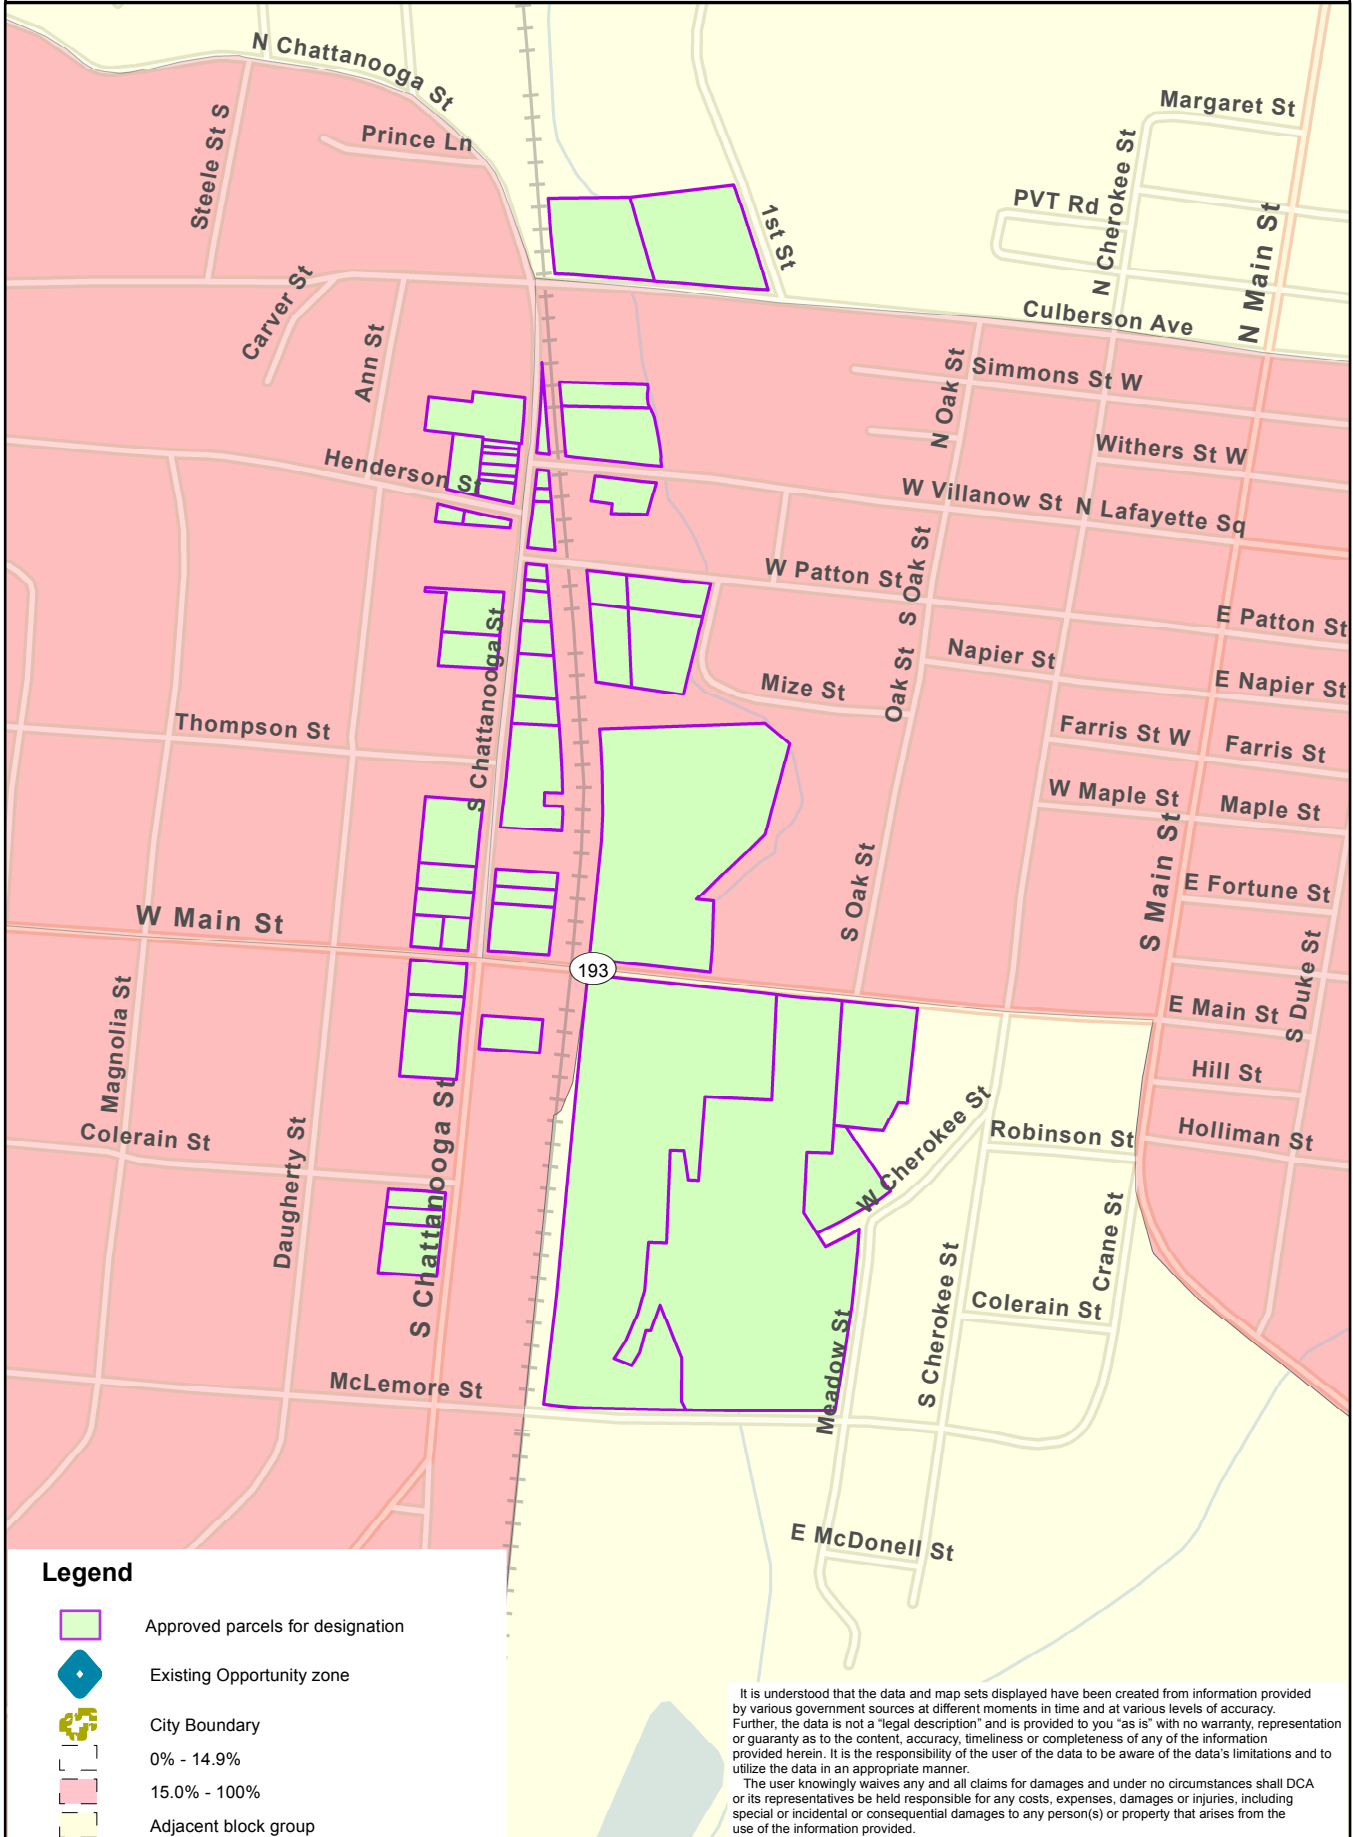

Opportunity Zone map for - City of LaFayette

Legend

- Approved parcels for designation
- Existing Opportunity zone
- City Boundary
- 0% - 14.9%
- 15.0% - 100%
- Adjacent block group

The user knowingly waives any and all claims for damages and under no circumstances shall DCA or its representatives be held responsible for any costs, expenses, damages or injuries, including special or incidental or consequential damages to any person(s) or property that arises from the use of the information provided.