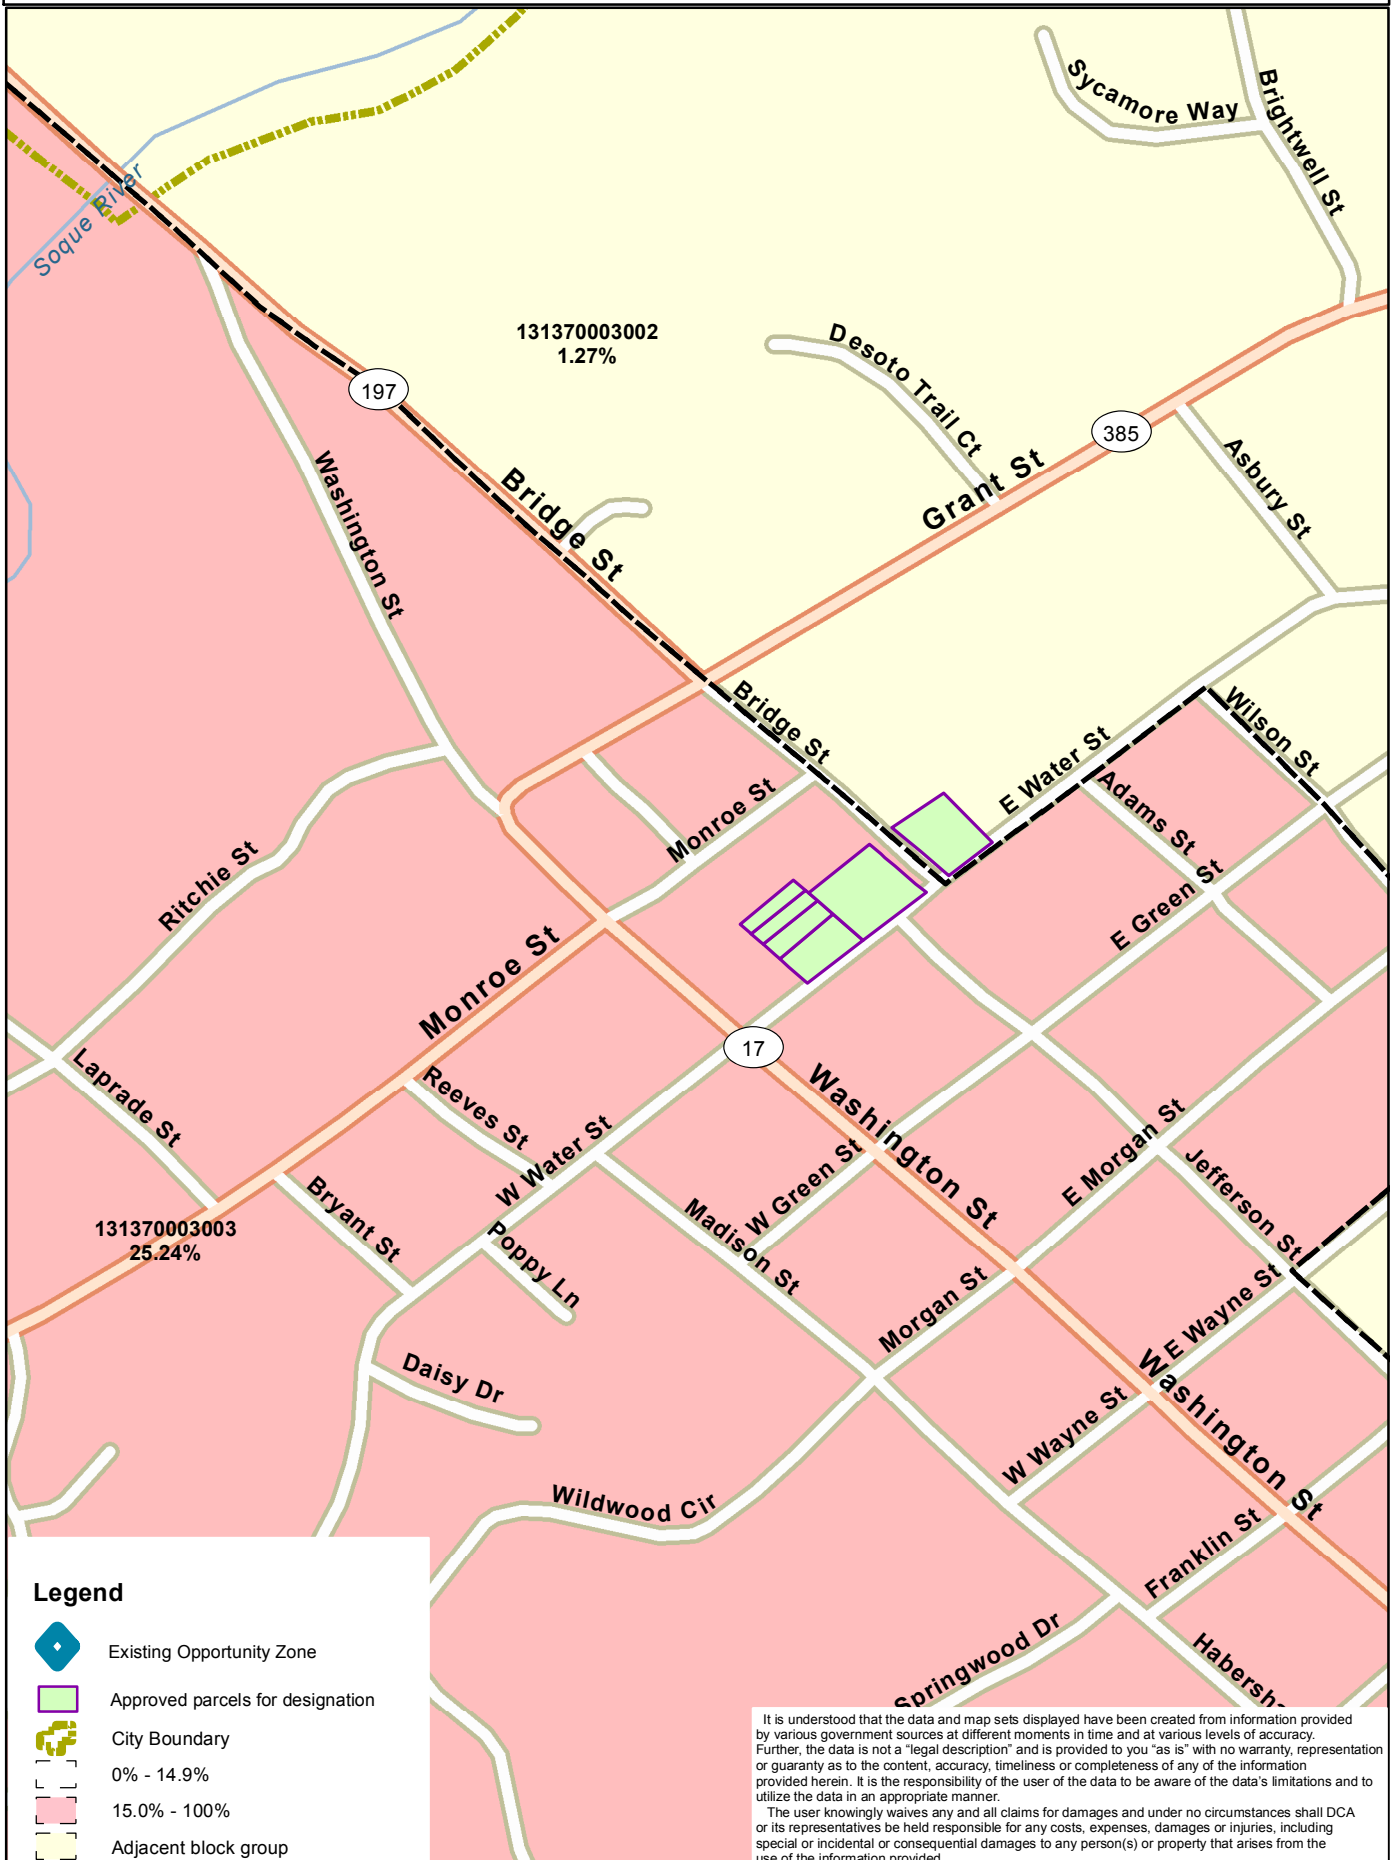

Official Opportunity Zone map for - City of Clarkesville

Legend

-  Existing Opportunity Zone
-  Approved parcels for designation
-  City Boundary
-  0% - 14.9%
-  15.0% - 100%
-  Adjacent block group

It is understood that the data and map sets displayed have been created from information provided by various government sources at different moments in time and at various levels of accuracy. Further, the data is not a "legal description" and is provided to you "as is" with no warranty, representation or guaranty as to the content, accuracy, timeliness or completeness of any of the information provided herein. It is the responsibility of the user of the data to be aware of the data's limitations and to utilize the data in an appropriate manner.