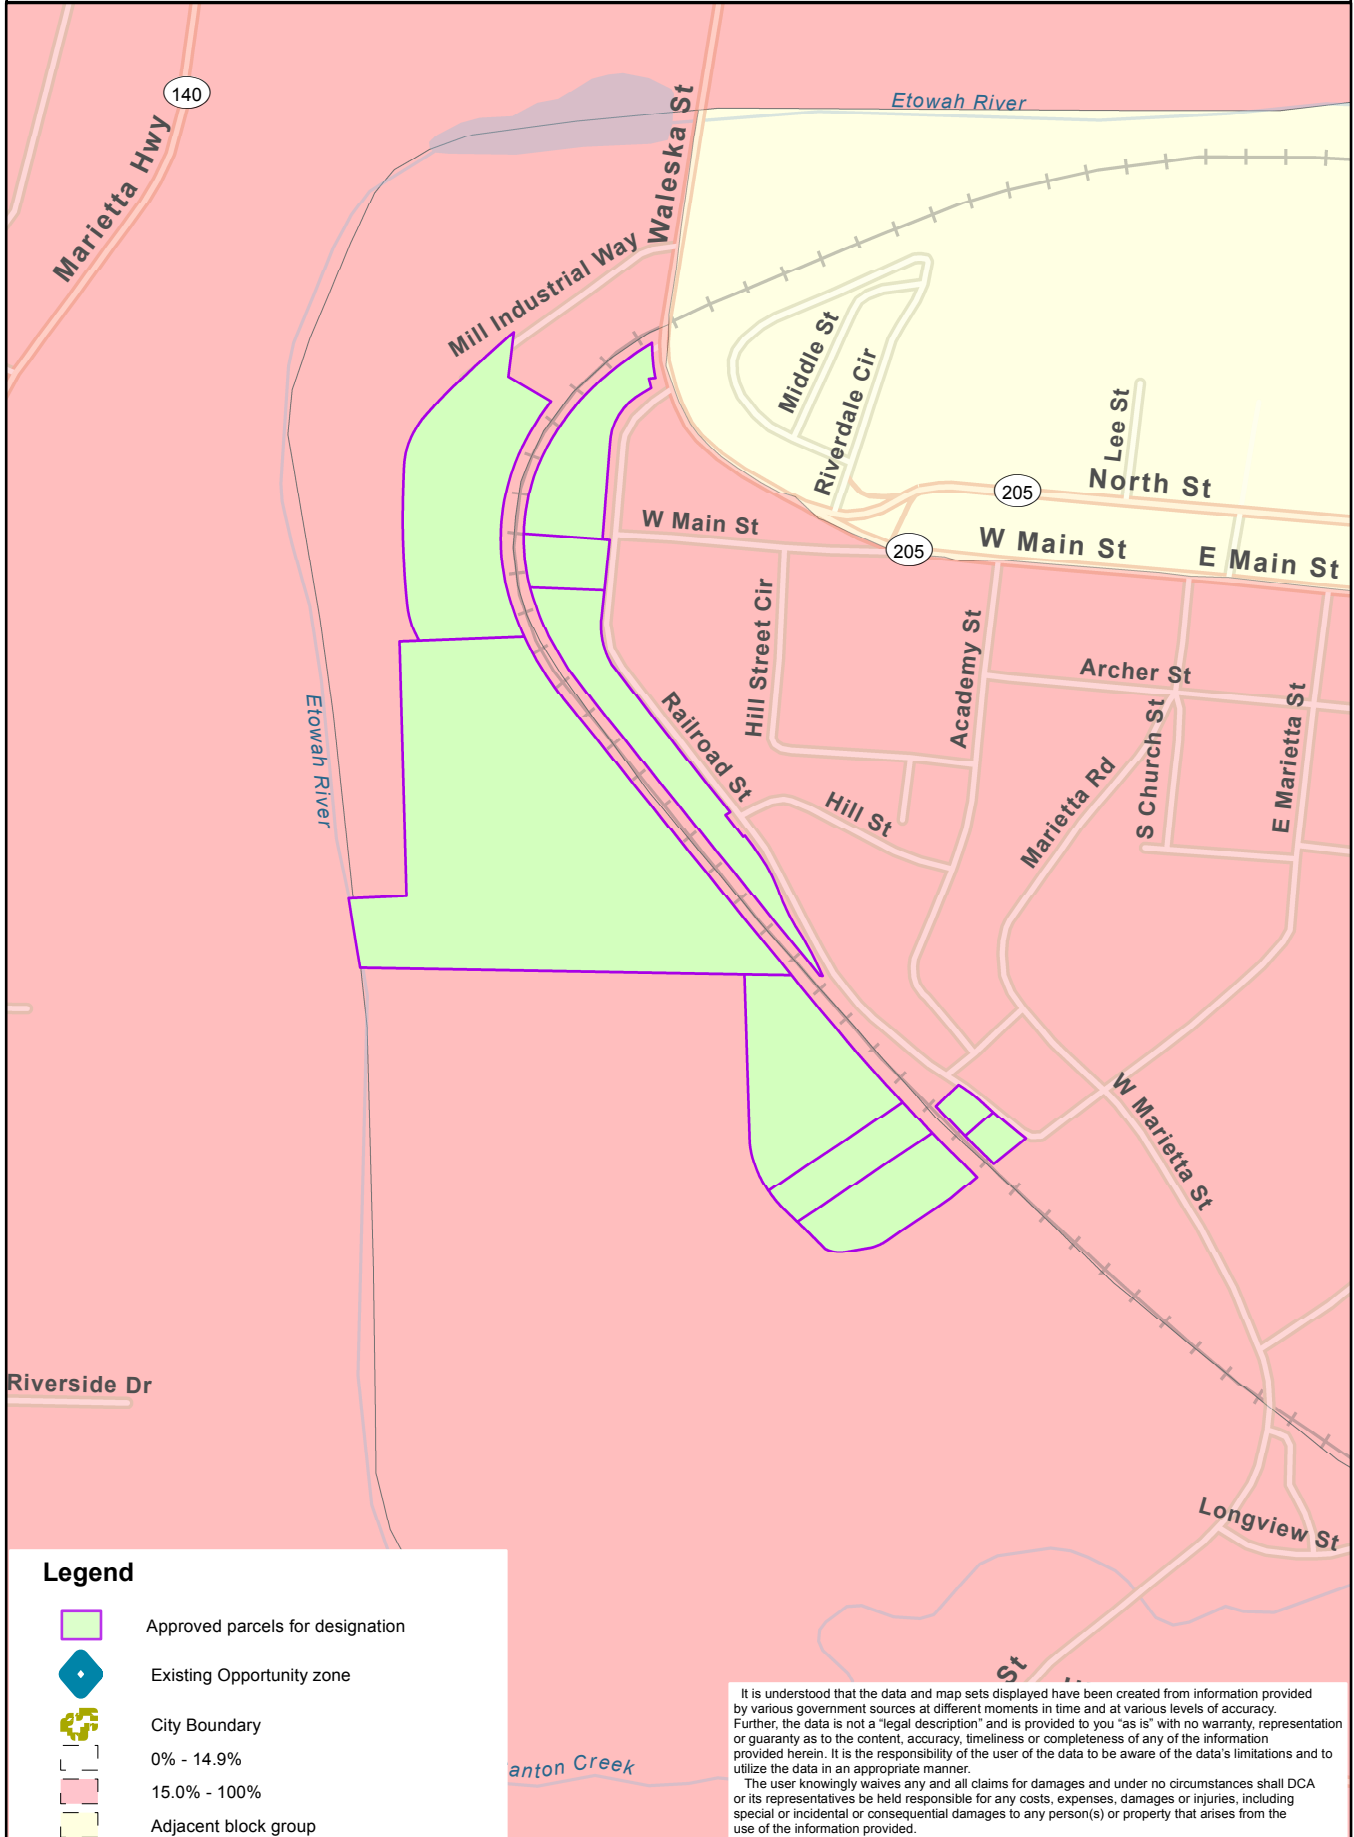

Opportunity Zone map for - City of Canton

Legend

- Approved parcels for designation
- Existing Opportunity zone
- City Boundary
- 0% - 14.9%
- 15.0% - 100%
- Adjacent block group