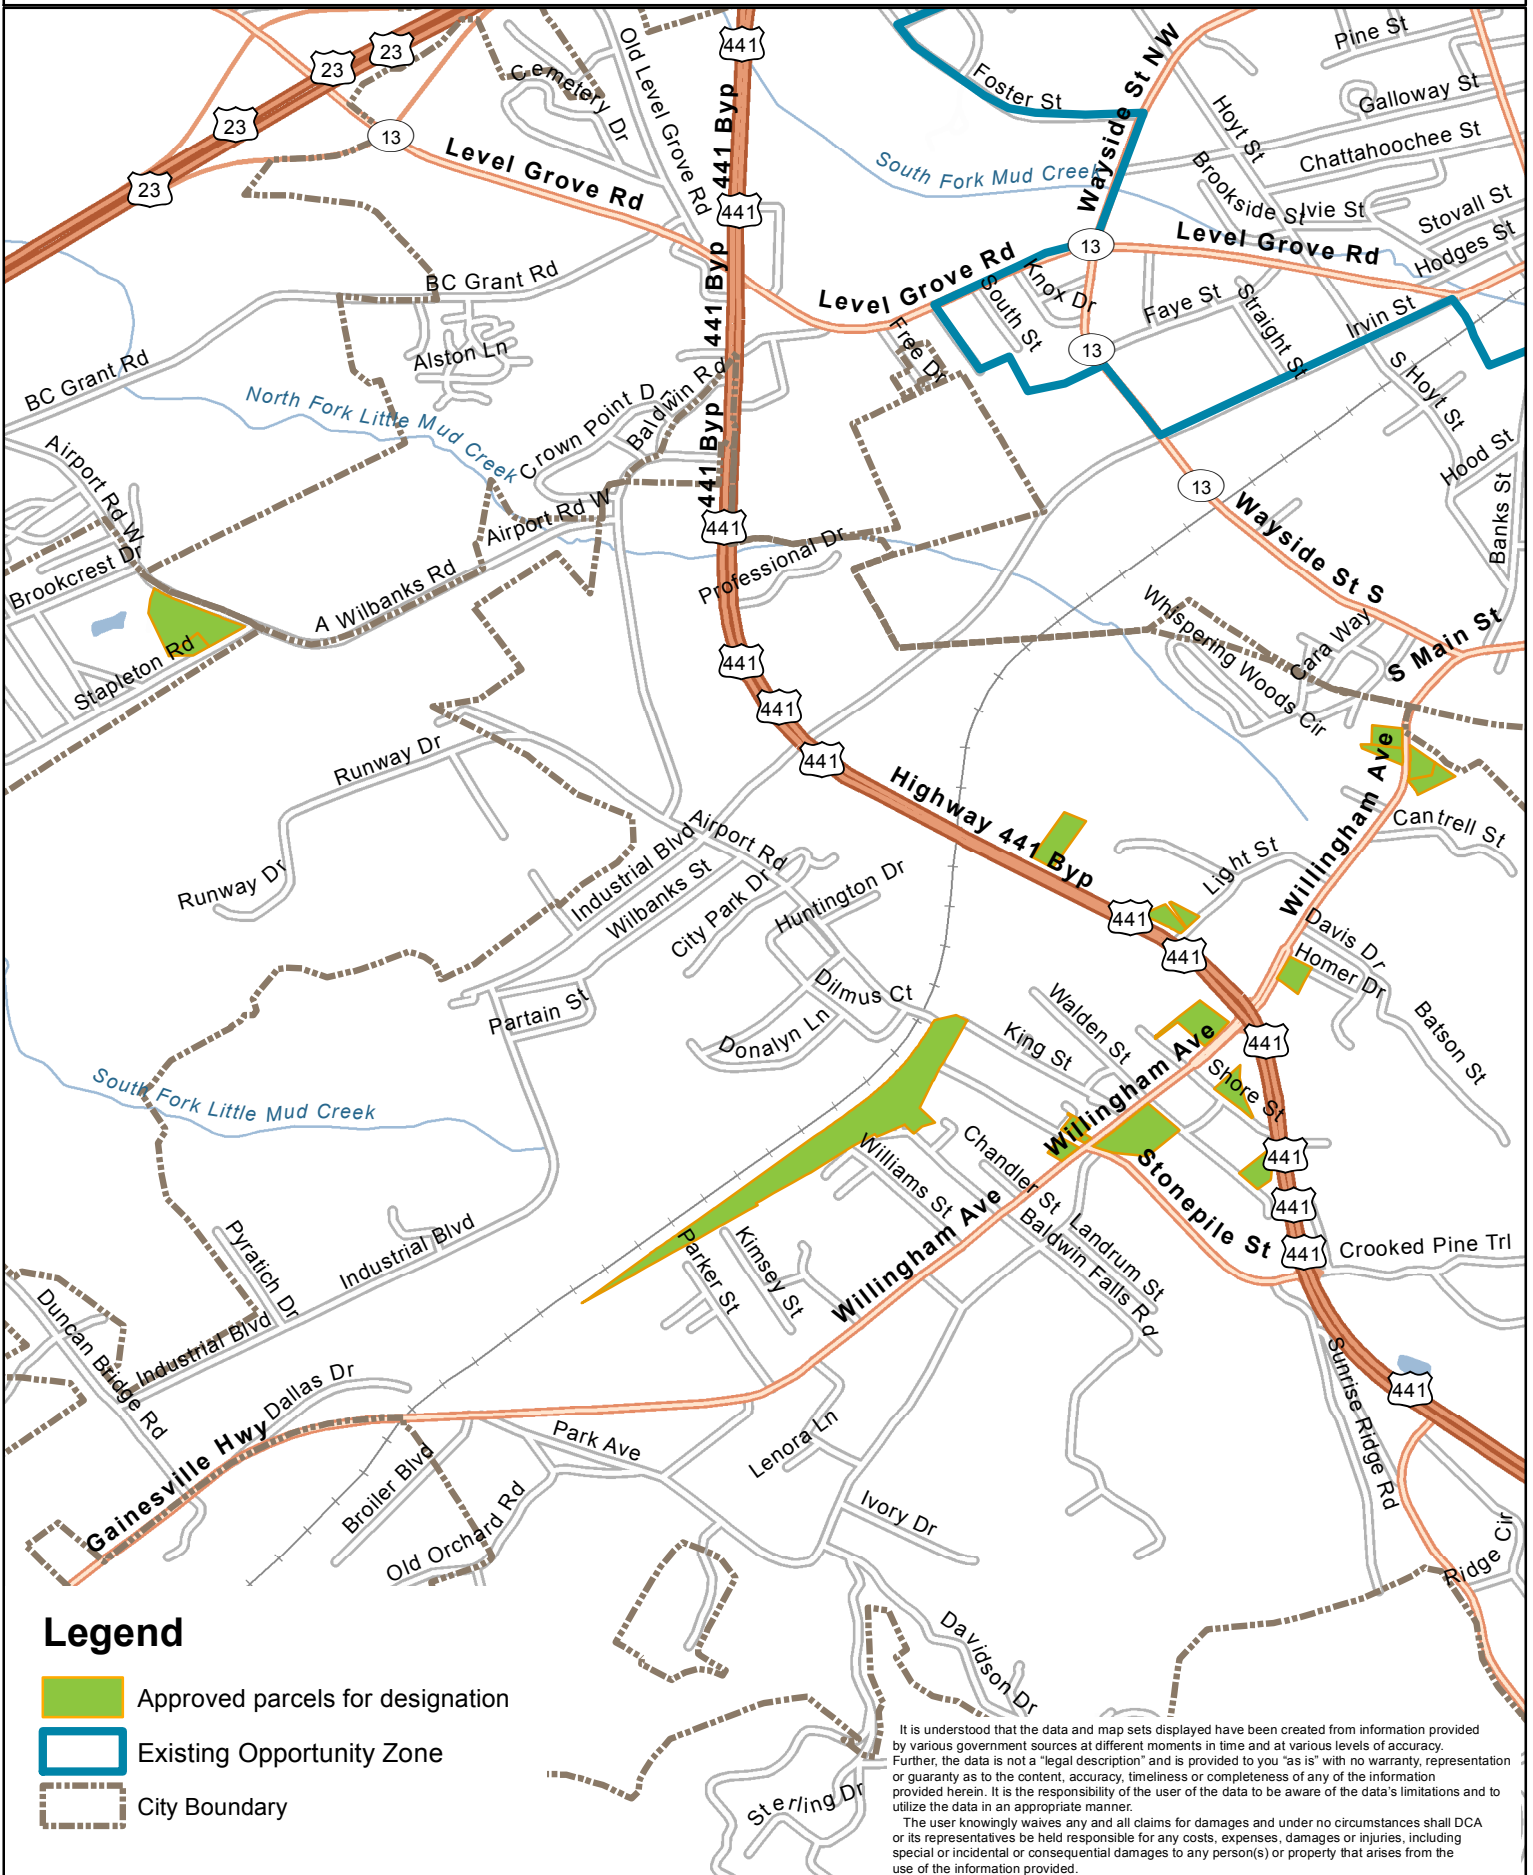

Official Opportunity Zone map for - City of Baldwin

Legend

- Approved parcels for designation
- Existing Opportunity Zone
- City Boundary

The user knowingly waives any and all claims for damages and under no circumstances shall DCA or its representatives be held responsible for any costs, expenses, damages or injuries, including special or incidental or consequential damages to any person(s) or property that arises from the use of the information provided.