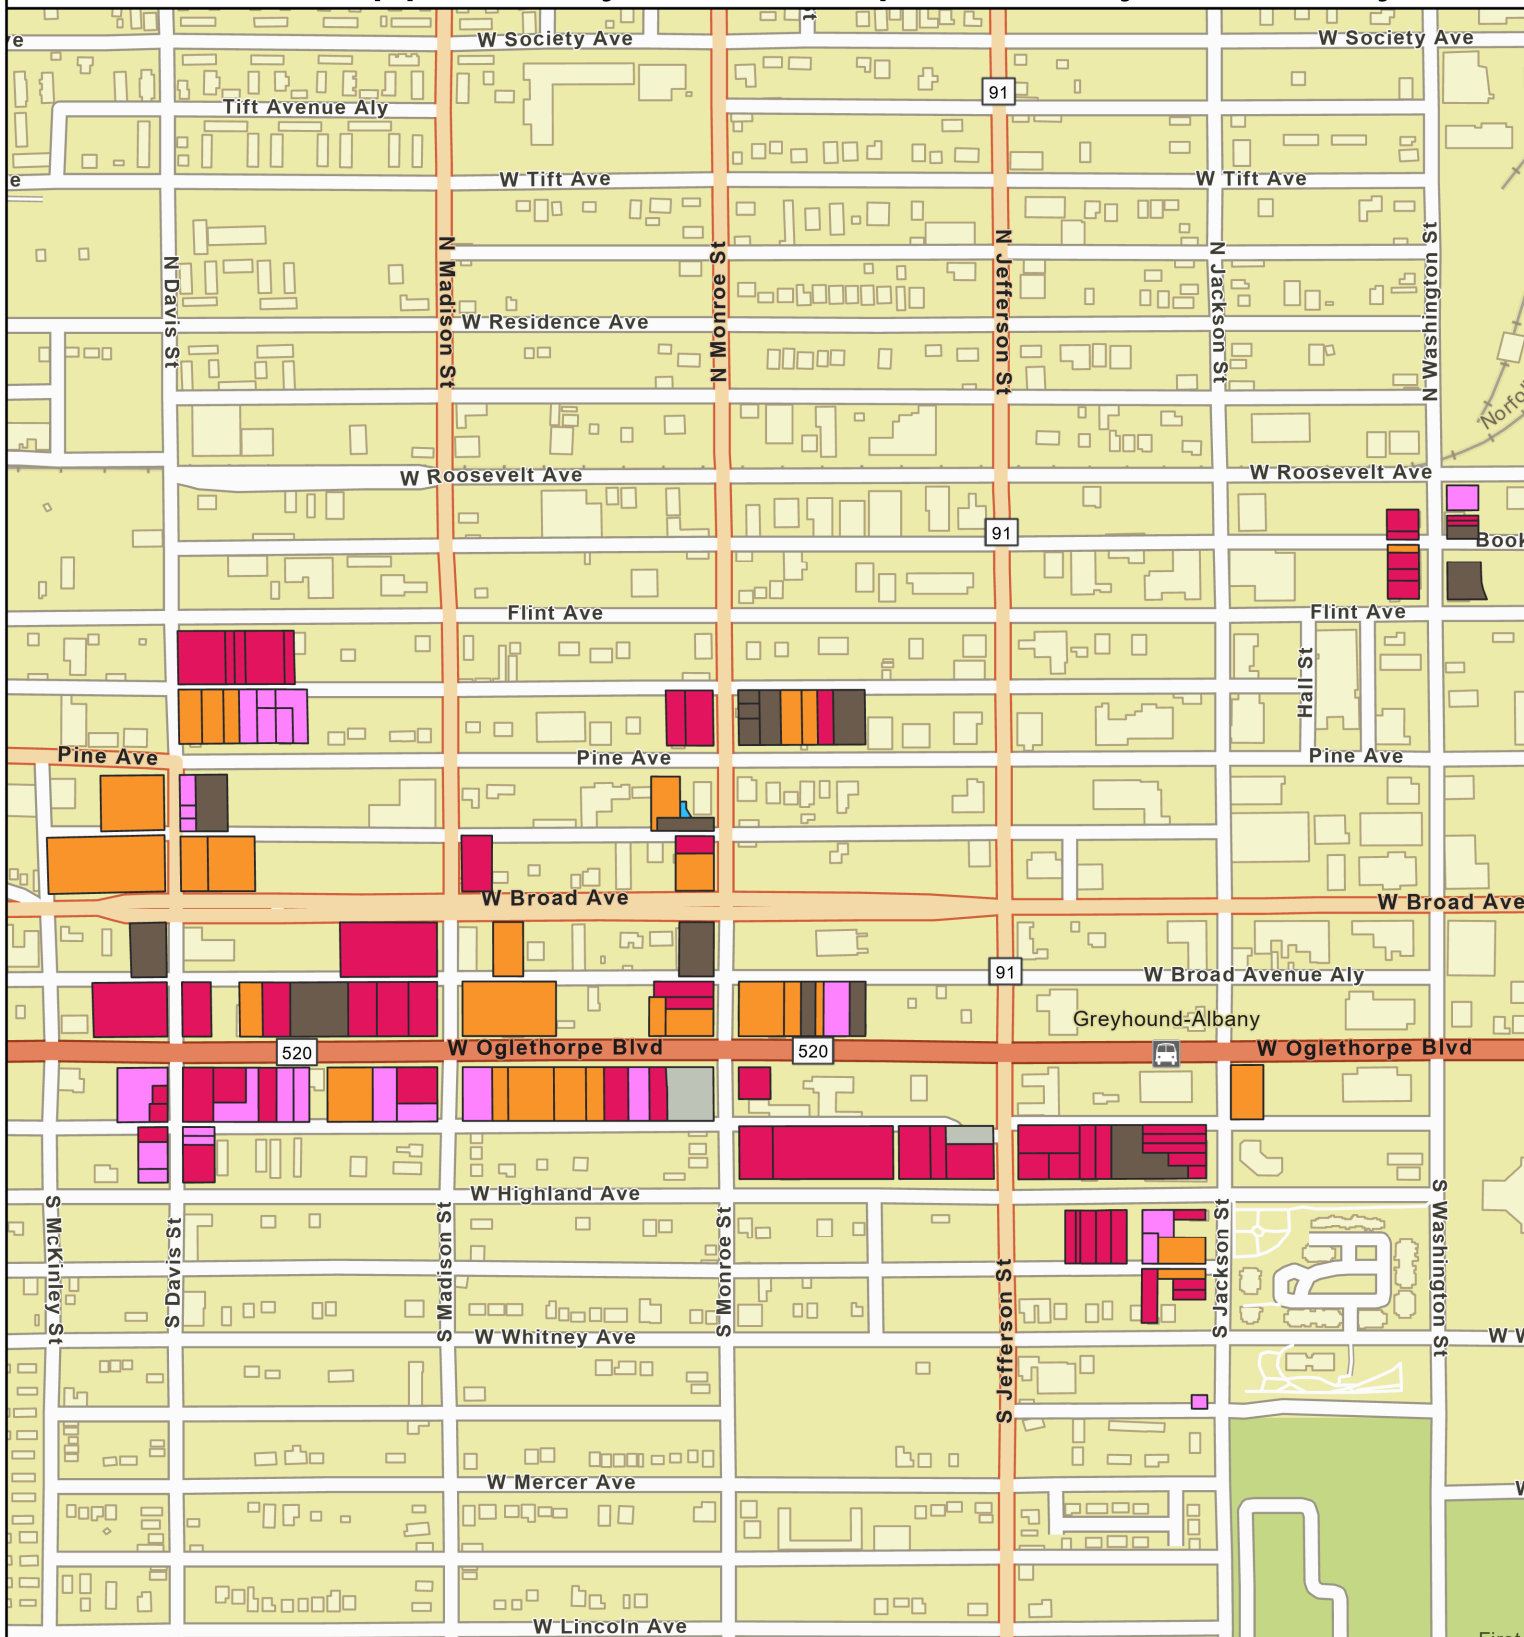

Official Opportunity Zone map for - City of Albany

Legend

- | | |
|--|---|
|  Blight |  Vacant |
|  Moderate Blight |  Parking Lot |
|  No Blight |  Cell Tower |

It is understood that the data and map sets displayed have been created from information provided by various government sources at different moments in time and at various levels of accuracy. Further, the data is not a "legal description" and is provided to you "as is" with no warranty, representation or guaranty as to the content, accuracy, timeliness or completeness of any of the information provided herein. It is the responsibility of the user of the data to be aware of the data's limitations and to utilize the data in an appropriate manner.