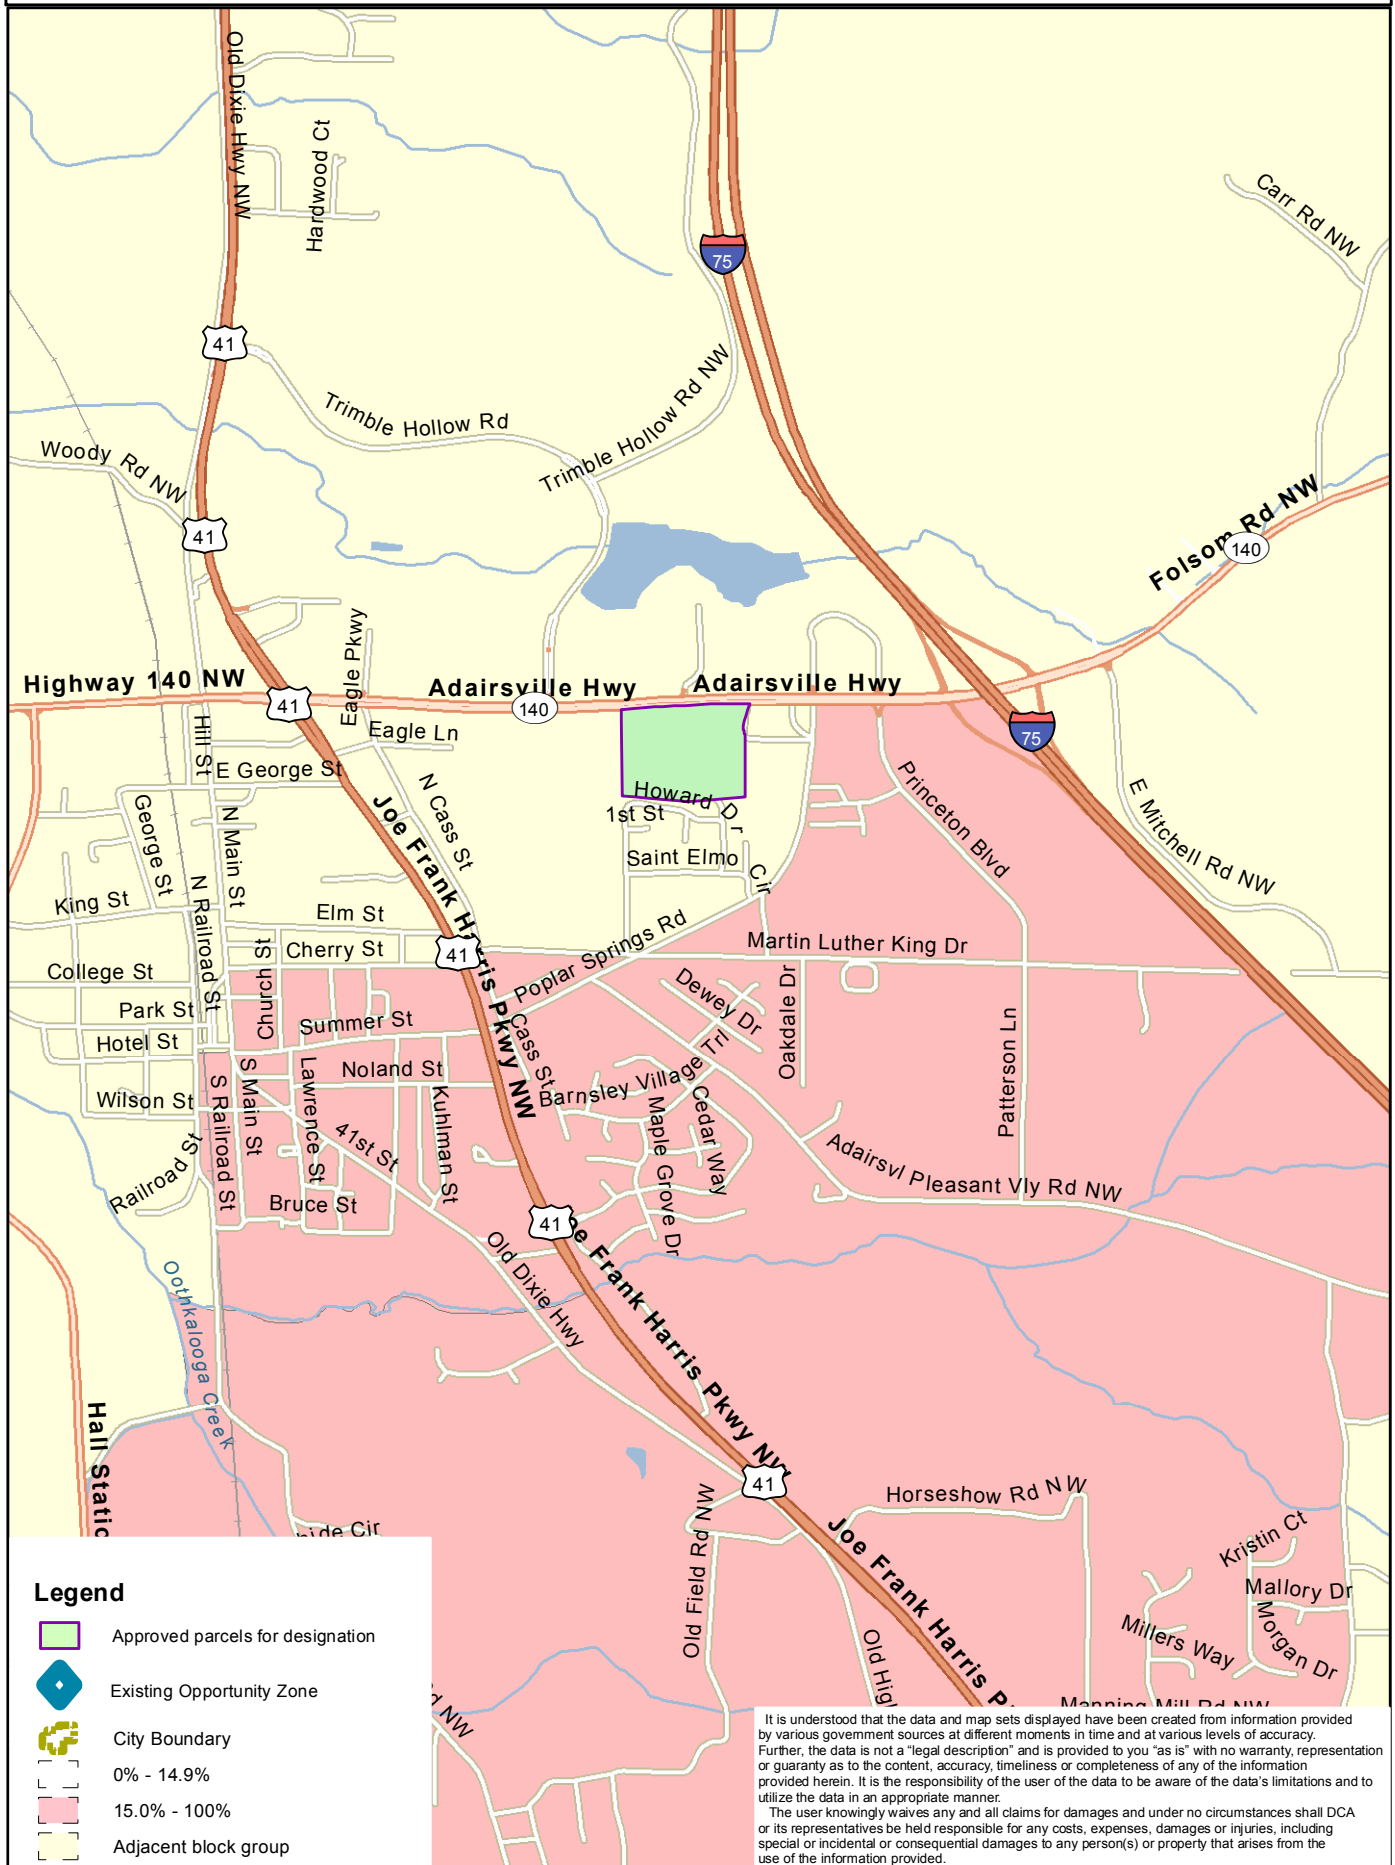

Official Opportunity Zone map for - City of Adairsville

Legend

- Approved parcels for designation
- Existing Opportunity Zone
- City Boundary
- 0% - 14.9%
- 15.0% - 100%
- Adjacent block group